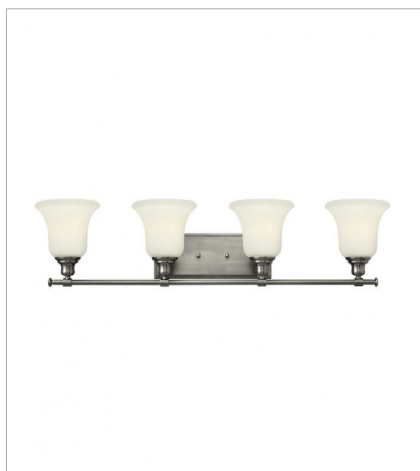

COLETTE

Colette defines classic elegance. This traditional style features thick, pressed white etched opal glass paired with hand-lathed finials and transition detailing.

FINISH: Brushed Nickel
GLASS: Etched Opal

58780BN
SINGLE LIGHT VANITY
6" W, 8.5" H
Socket
1-100w Incan. OR 1-17w LED Med.

58782BN
TWO LIGHT VANITY
17" W, 8" H
Socket
2-100w Incan. OR 2-17w LED Med.

58783BN
THREE LIGHT VANITY
26.3" W, 8" H
Socket
3-100w Incan. OR 3-17w LED Med.

58784BN
FOUR LIGHT VANITY
33.3" W, 8" H
Socket
4-100w Incan. OR 4-17w LED Med.