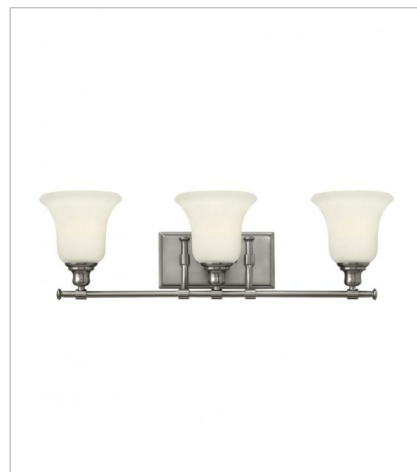

COLETTE

Colette defines classic elegance. This traditional style features thick, pressed white etched opal glass paired with hand-lathed finials and transition detailing.

FINISH: Brushed Nickel
GLASS: Etched Opal

58780BN
SINGLE LIGHT VANITY
6" W, 8.5" H
Socket
1-100w Incan. OR 1-17w LED Med.

58782BN
TWO LIGHT VANITY
17" W, 8" H
Socket
2-100w Incan. OR 2-17w LED Med.

58783BN
THREE LIGHT VANITY
26.3" W, 8" H
Socket
3-100w Incan. OR 3-17w LED Med.

58784BN
FOUR LIGHT VANITY
33.3" W, 8" H
Socket
4-100w Incan. OR 4-17w LED Med.