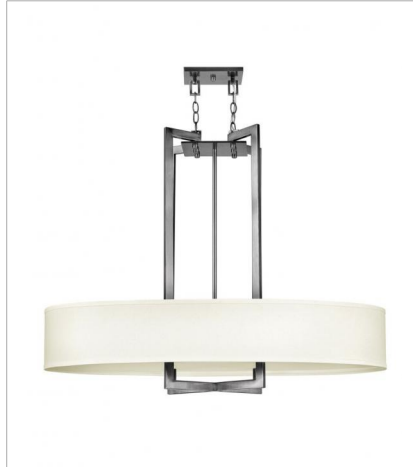

3205AN
LARGE DRUM PENDANT
16" W, 32.8" H
Socket
3-60w Med.

3208AN
LARGE OVAL DRUM
40" W, 31.3" H
Socket
4-100w Med.