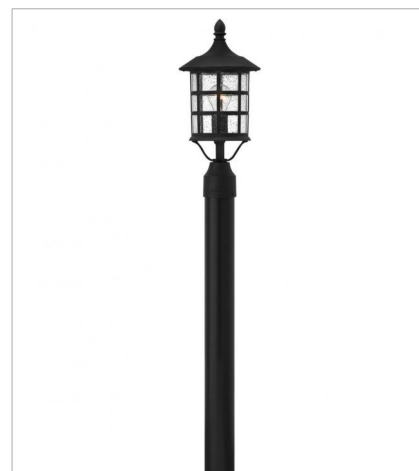

FREEPORT

Freeport features a classic New England design in cast aluminum construction for timeless, traditional style.

FINISH: Black
GLASS: Clear Seedy

1800BK
SMALL WALL MOUNT LANTERN
6" W, 9.3" H
Socket
1-75w Med.

1804BK
MEDIUM WALL MOUNT LANTERN
8" W, 12.3" H
Socket
1-100w Med.

1805BK
LARGE WALL MOUNT LANTERN
10" W, 15.3" H
Socket
1-100w Med.

1802BK
LARGE HANGING LANTERN
10" W, 14" H
Socket
1-100w Med.

1801BK
LARGE POST TOP OR PIER MOUN...
10" W, 20.3" H
Socket
1-100w Med.

1807BK
MEDIUM POST OR PIER MOUNT L...
8" W, 17.8" H
Socket
1-100w Med.