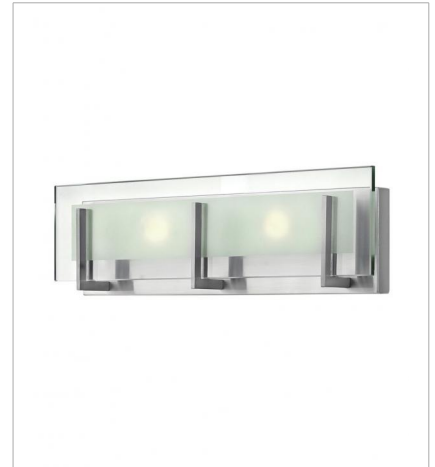

LATITUDE

FINISH: Brushed Nickel
GLASS: Inside-Etched Clear Panel

3992BN
TWO LIGHT SCONCE
8" W, 16" H
Socket
2-60w Cand.

5650BN
SINGLE LIGHT VANITY
5" W, 8" H
Socket
1-60w G-9 *Included

5650BN-LED2
SINGLE LIGHT VANITY
5" W, 8" H
Integrated LED
7w LED *Included

5651BN
TWO LIGHT VANITY
5.5" W, 21.5" H
Socket
2-100w Med.

5652BN
TWO LIGHT VANITY
18" W, 5.5" H
Socket
2-60w G-9 *Included

5652BN-LED2
TWO LIGHT VANITY
18" W, 5.5" H
Integrated LED
14w LED *Included

LATITUDE

FINISH: Brushed Nickel
GLASS: Inside-Etched Clear Panel

5654BN
FOUR LIGHT VANITY
26" W, 5.5" H
Socket
4-60w G-9 *Included

5654BN-LED2
FOUR LIGHT VANITY
26" W, 5.5" H
Integrated LED
28w LED *Included

5656BN
SIX LIGHT VANITY
37.5" W, 5.5" H
Socket
6-60w G-9 *Included

5656BN-LED2
SIX LIGHT VANITY
37.5" W, 5.5" H
Integrated LED
42w LED *Included

3996BN
FOUR LIGHT LINEAR
42" W, 8.5" H
Socket
4-100w Med.

3997BN
SMALL PENDANT
8" W, 16.5" H
Socket
2-100w Med.