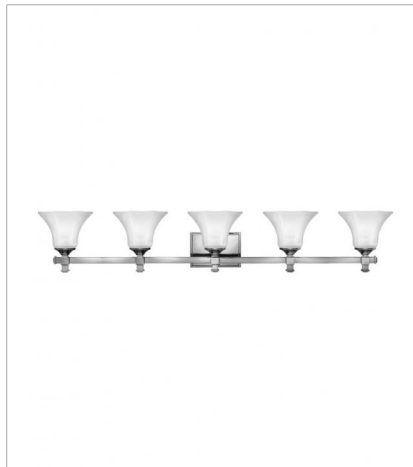

# ABBIE

Abbie's elegant design features robust square tube construction enhanced by bold decorative cast finials. The six-sided glass shades are ribbed and flared, providing additional sophistication.

**FINISH:** Chrome  
**GLASS:** Etched

**5850CM**  
SINGLE LIGHT VANITY  
6.8" W, 7.8" H  
Socket  
1-100w Incan. OR 1-17w LED Med.

**5852CM**  
TWO LIGHT VANITY  
16" W, 7.8" H  
Socket  
2-100w Incan. OR 2-17w LED Med.

**5853CM**  
THREE LIGHT VANITY  
25.3" W, 7.8" H  
Socket  
3-100w Incan. OR 3-17w LED Med.

**5854CM**  
FOUR LIGHT VANITY  
34.5" W, 7.8" H  
Socket  
4-100w Incan. OR 4-17w LED Med.

**5855CM**  
FIVE LIGHT VANITY  
43.8" W, 7.8" H  
Socket  
5-100w Incan. OR 5-17w LED Med.