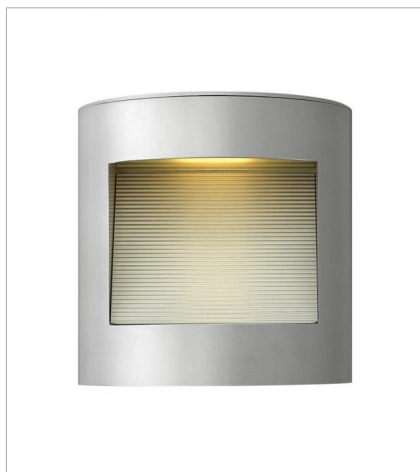

LUNA

Luna is a modern collection of solid aluminum fixtures offered in a unique combination of contemporary styles, including sleek wall lanterns. Luna also offers chic pocket wall sconces and compact ceiling mounts that are ideal for indoors or out.

FINISH: Titanium
GLASS: Etched Glass Lens, Etched Lens

1659TT
SMALL WALL MOUNT LANTERN
9" W, 9" H
Integrated LED
15w LED *Included

1660TT
MEDIUM WALL MOUNT LANTERN
6" W, 16" H
Socket
2-20w GU10 *Included

1661TT
SMALL DOWN LIGHT WALL MOUNT...
9" W, 5" H
Integrated LED
8w LED *Included

1662TT
SMALL UP/DOWN LIGHT WALL MO...
9" W, 5" H
Integrated LED
15w LED *Included

1664TT
LARGE WALL MOUNT LANTERN
9" W, 24" H
Socket
2-20w GU10 *Included

1668TT
MEDIUM WALL MOUNT LANTERN
6" W, 16.3" H
Socket
2-20w GU10 *Included

LUNA

Luna is a modern collection of solid aluminum fixtures offered in a unique combination of contemporary styles, including sleek wall lanterns. Luna also offers chic pocket wall sconces and compact ceiling mounts that are ideal for indoors or out.