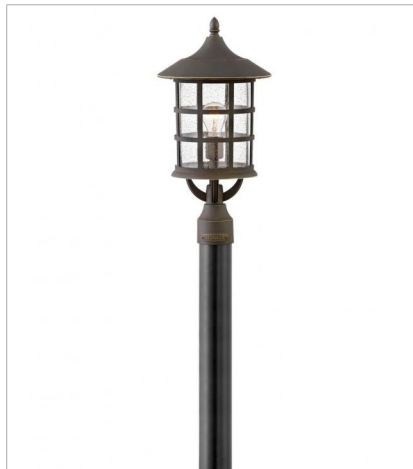

FREEPORT

COASTAL
ELEMENTS™
collection

Freeport features a classic New England design in cast aluminum construction for timeless, traditional style.

FINISH: Oil Rubbed Bronze
GLASS: Clear Seedy

1800OZ
SMALL WALL MOUNT LANTERN
6" W, 9.3" H
Socket
1-75w Med.

1804OZ
MEDIUM WALL MOUNT LANTERN
8" W, 12.3" H
Socket
1-100w Med.

1805OZ
LARGE WALL MOUNT LANTERN
10" W, 15.3" H
Socket
1-100w Med.

1860OZ
SMALL WALL MOUNT LANTERN
6" W, 9.3" H
Socket
1-75w Med.

1864OZ
MEDIUM WALL MOUNT LANTERN
8" W, 12.3" H
Socket
1-100w Med.

1865OZ
LARGE WALL MOUNT LANTERN
10" W, 15.3" H
Socket
1-100w Med.

FREEPORT

Freeport features a classic New England design in cast aluminum construction for timeless, traditional style.

FINISH: Oil Rubbed Bronze
GLASS: Clear Seedy

1802OZ
LARGE HANGING LANTERN
10" W, 14" H
Socket
1-100w Med.

1862OZ
LARGE HANGING LANTERN
10" W, 14" H
Socket
1-100w Med.

1801OZ
LARGE POST TOP OR PIER MOUN...
10" W, 20.3" H
Socket
1-100w Med.

1807OZ
MEDIUM POST OR PIER MOUNT L...
8" W, 17.8" H
Socket
1-100w Med.