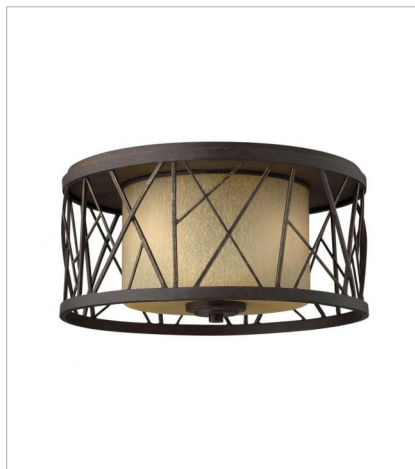

# NEST

Nest finds its inspiration from patterns found in nature. This contemporary chandelier collection conveys an organic modern elegance in an Oil Rubbed Bronze or Silver Leaf finish complemented by distressed etched glass.

**FINISH:** Oil Rubbed Bronze  
**GLASS:** Distressed Amber Etched

**FR41613ORB**  
MEDIUM DRUM  
24" W, 23.5" H  
Socket  
3-100w Med.

**FR41614ORB**  
FOUR LIGHT LINEAR  
32" W, 20.5" H  
Socket  
4-100w Med.

**FR41616ORB**  
SIX LIGHT LINEAR  
48" W, 27.5" H  
Socket  
6-75w Med.

**FR41617ORB**  
MEDIUM PENDANT  
8.3" W, 15" H  
Socket  
1-100w Med.

**FR41611ORB**  
SMALL FLUSH MOUNT  
16.5" W, 9.5" H  
Socket  
2-75w Med.

**FR41622ORB**  
MEDIUM SEMI-FLUSH MOUNT  
20" W, 11.5" H  
Socket  
3-75w Med.