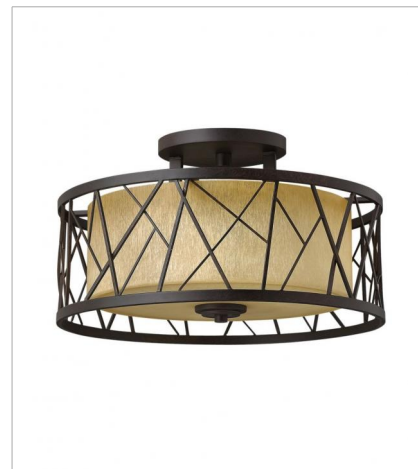

# NEST

Nest finds its inspiration from patterns found in nature. This contemporary chandelier collection conveys an organic modern elegance in an Oil Rubbed Bronze or Silver Leaf finish complemented by distressed etched glass.

**FINISH:** Oil Rubbed Bronze  
**GLASS:** Distressed Amber Etched

**FR41613ORB**  
MEDIUM DRUM  
24" W, 23.5" H  
Socket  
3-100w Med.

**FR41614ORB**  
FOUR LIGHT LINEAR  
32" W, 20.5" H  
Socket  
4-100w Med.

**FR41616ORB**  
SIX LIGHT LINEAR  
48" W, 27.5" H  
Socket  
6-75w Med.

**FR41617ORB**  
MEDIUM PENDANT  
8.3" W, 15" H  
Socket  
1-100w Med.

**FR41611ORB**  
SMALL FLUSH MOUNT  
16.5" W, 9.5" H  
Socket  
2-75w Med.

**FR41622ORB**  
MEDIUM SEMI-FLUSH MOUNT  
20" W, 11.5" H  
Socket  
3-75w Med.