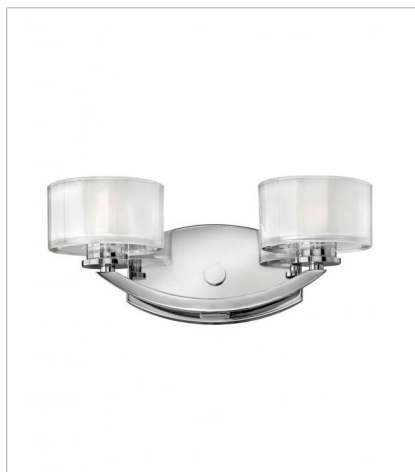

MERIDIAN

Meridian features minimal transitional styling with clean lines and low-profile faceted ½" thick glass. Overscaled barrel knob detailing completes this simplistic design.

FINISH: Chrome
GLASS: Thick Faceted Clear Inside Etched

5590CM
SINGLE LIGHT VANITY
5" W, 8" H
Socket
1-60w G-9 *Included

5592CM
TWO LIGHT VANITY
14" W, 6" H
Socket
2-60w G-9 *Included

5593CM
THREE LIGHT VANITY
21" W, 6" H
Socket
3-60w G-9 *Included

5594CM
FOUR LIGHT VANITY
29" W, 6" H
Socket
4-60w G-9 *Included