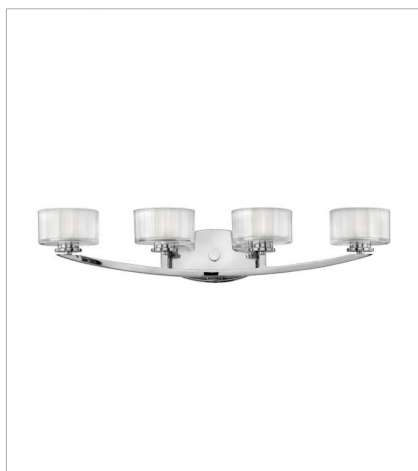

MERIDIAN

Meridian features minimal transitional styling with clean lines and low-profile faceted ½" thick glass. Overscaled barrel knob detailing completes this simplistic design.

FINISH: Chrome
GLASS: Thick Faceted Clear Inside Etched

5590CM
SINGLE LIGHT VANITY
5" W, 8" H
Socket
1-60w G-9 *Included

5592CM
TWO LIGHT VANITY
14" W, 6" H
Socket
2-60w G-9 *Included

5593CM
THREE LIGHT VANITY
21" W, 6" H
Socket
3-60w G-9 *Included

5594CM
FOUR LIGHT VANITY
29" W, 6" H
Socket
4-60w G-9 *Included