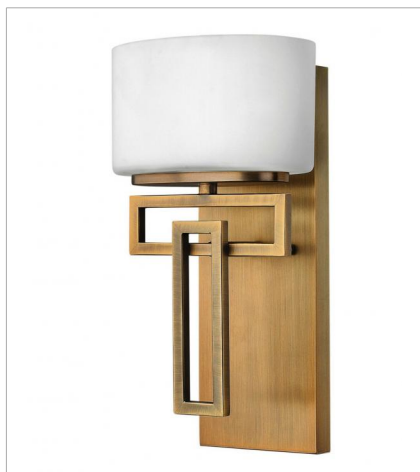

# LANZA

**FINISH:** Brushed Bronze  
**GLASS:** Etched Opal

**5100BR**  
SINGLE LIGHT VANITY  
7.3" W, 12" H  
Socket  
1-60w G-9 \*Included

**5102BR**  
TWO LIGHT VANITY  
16.3" W, 6.8" H  
Socket  
2-60w G-9 \*Included

**5103BR**  
THREE LIGHT VANITY  
25" W, 6.8" H  
Socket  
3-60w G-9 \*Included

**5104BR**  
FOUR LIGHT VANITY  
34" W, 6.8" H  
Socket  
4-60w G-9 \*Included

**5105BR**  
FIVE LIGHT VANITY  
43" W, 6.8" H  
Socket  
5-60w G-9 \*Included