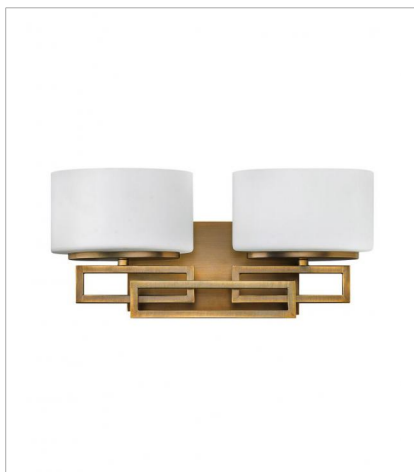

# LANZA

**FINISH:** Brushed Bronze  
**GLASS:** Etched Opal

**5100BR**  
SINGLE LIGHT VANITY  
7.3" W, 12" H  
Socket  
1-60w G-9 \*Included

**5102BR**  
TWO LIGHT VANITY  
16.3" W, 6.8" H  
Socket  
2-60w G-9 \*Included

**5103BR**  
THREE LIGHT VANITY  
25" W, 6.8" H  
Socket  
3-60w G-9 \*Included

**5104BR**  
FOUR LIGHT VANITY  
34" W, 6.8" H  
Socket  
4-60w G-9 \*Included

**5105BR**  
FIVE LIGHT VANITY  
43" W, 6.8" H  
Socket  
5-60w G-9 \*Included