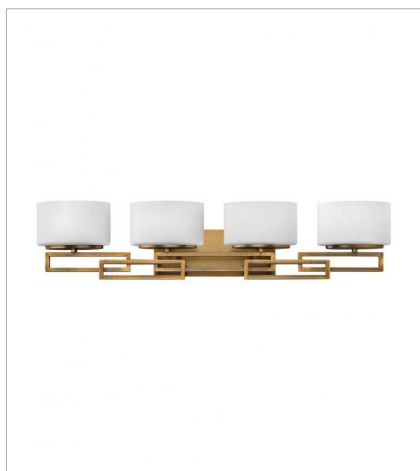

# LANZA

**FINISH:** Brushed Bronze  
**GLASS:** Etched Opal

**5100BR**  
SINGLE LIGHT VANITY  
7.3" W, 12" H  
Socket  
1-60w G-9 \*Included

**5102BR**  
TWO LIGHT VANITY  
16.3" W, 6.8" H  
Socket  
2-60w G-9 \*Included

**5103BR**  
THREE LIGHT VANITY  
25" W, 6.8" H  
Socket  
3-60w G-9 \*Included

**5104BR**  
FOUR LIGHT VANITY  
34" W, 6.8" H  
Socket  
4-60w G-9 \*Included

**5105BR**  
FIVE LIGHT VANITY  
43" W, 6.8" H  
Socket  
5-60w G-9 \*Included