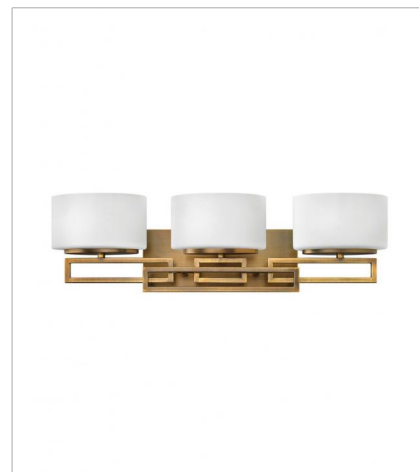

# LANZA

**FINISH:** Brushed Bronze  
**GLASS:** Etched Opal

**5100BR**  
SINGLE LIGHT VANITY  
7.3" W, 12" H  
Socket  
1-60w G-9 \*Included

**5102BR**  
TWO LIGHT VANITY  
16.3" W, 6.8" H  
Socket  
2-60w G-9 \*Included

**5103BR**  
THREE LIGHT VANITY  
25" W, 6.8" H  
Socket  
3-60w G-9 \*Included

**5104BR**  
FOUR LIGHT VANITY  
34" W, 6.8" H  
Socket  
4-60w G-9 \*Included

**5105BR**  
FIVE LIGHT VANITY  
43" W, 6.8" H  
Socket  
5-60w G-9 \*Included