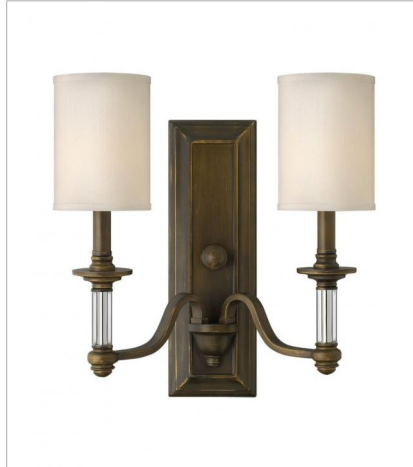

SUSSEX

Sussex offers traditional charm with an edge of modern luxury. The English Bronze finish, ivory fabric hardback shade, clear glass columns and candles adds to its sophistication.

FINISH: English Bronze
SHADE: Ivory Fabric Hardback

4790EZ
SINGLE LIGHT SCONCE
4.8" W, 18" H
Socket
1-60w Cand.

4792EZ
TWO LIGHT SCONCE
15.5" W, 15.8" H
Socket
2-60w Cand.

4900EZ
TWO LIGHT SCONCE
14" W, 14" H
Socket
2-60w Cand.

4795EZ
MEDIUM SINGLE TIER
26" W, 24.8" H
Socket
5-60w Cand.

4798EZ
LARGE TWO TIER
32" W, 34.5" H
Socket
9-60w Cand.

4799EZ
EXTRA LARGE THREE TIER
47" W, 44.3" H
Socket
15-40w Cand.

SUSSEX

Sussex offers traditional charm with an edge of modern luxury. The English Bronze finish, ivory fabric hardback shade, clear glass columns and candles adds to its sophistication.

FINISH: English Bronze
SHADE: Ivory Fabric Hardback

4791EZ
MEDIUM SEMI-FLUSH MOUNT
16" W, 15" H
Socket
3-75w Med.