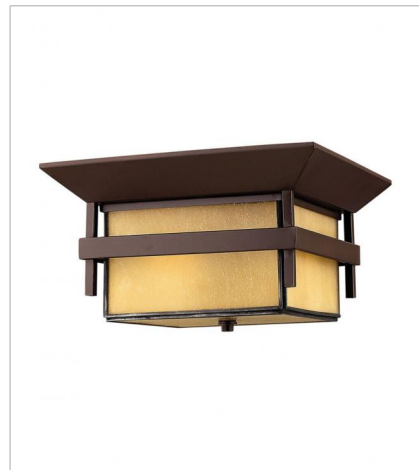

HARBOR

Harbor has an updated nautical feel, with a style inspired by the clean, strong lines of a welcoming lighthouse. The cast aluminum and brass construction is accented by bold stripes against the etched seedy glass.

FINISH: Anchor Bronze
GLASS: Etched Amber Seedy Bound

1560AR
HARBOR PATH LIGHT
7" W, 24" H
Socket
1-18w T-5 Wedge *Included

2570AR
SMALL WALL MOUNT LANTERN
7" W, 10.5" H
Socket
1-60w Med.

2574AR
MEDIUM WALL MOUNT LANTERN
9" W, 13.5" H
Socket
1-75w Med.

FINISH: Anchor Bronze
GLASS: Etched Amber Seedy Bound

2572AR
LARGE HANGING LANTERN
11" W, 19" H
Socket
1-100w Med.

2571AR
LARGE POST TOP OR PIER MOUN...
11" W, 19.5" H
Socket
1-100w Med.

2573AR
MEDIUM FLUSH MOUNT
12.3" W, 7" H
Socket
2-60w Med.