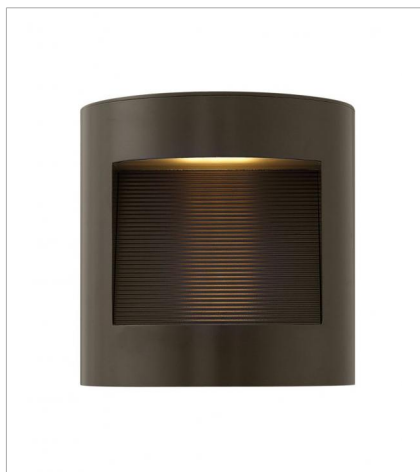

LUNA

Luna is a modern collection of solid aluminum fixtures offered in a unique combination of contemporary styles, including sleek wall lanterns. Luna also offers chic pocket wall sconces and compact ceiling mounts that are ideal for indoors or out.

FINISH: Bronze
GLASS: Etched Glass Lens, Etched Lens

1659BZ
SMALL WALL MOUNT LANTERN
9" W, 9" H
Integrated LED
15w LED *Included

1660BZ
MEDIUM WALL MOUNT LANTERN
6" W, 16" H
Socket
2-20w GU10 *Included

1661BZ
SMALL DOWN LIGHT WALL MOUNT...
9" W, 5" H
Integrated LED
8w LED *Included

FINISH: Bronze
GLASS: Etched Glass Lens, Etched Lens

1669BZ
LARGE WALL MOUNT LANTERN
9" W, 24" H
Socket
2-20w GU10 *Included

1665BZ
SMALL FLUSH MOUNT
8" W, 3.3" H
Integrated LED
8w LED *Included