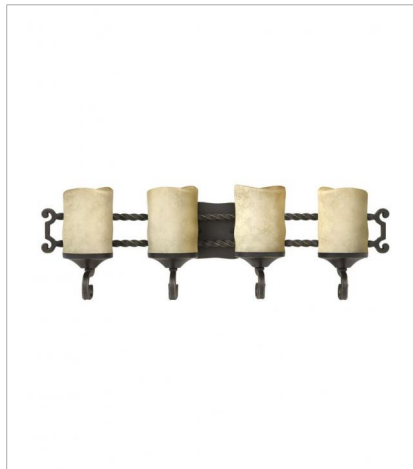

CASA

Casa makes the most of its fine details: clear seedy glass, twisted wrought iron and hand-forged scrollwork in an Olde Black finish complete its rustic-chic appeal with a Southwestern flair.

FINISH: Olde Black
GLASS: Antique Scavo, Light Etched Amber

4010OL
SINGLE LIGHT SCONCE
5" W, 10.8" H
Socket
1-100w Med.

4300OL
SINGLE LIGHT SCONCE
5" W, 24" H
Socket
1-100w Med.

5542OL
TWO LIGHT VANITY
15.8" W, 8.8" H
Socket
2-100w Incan. OR 2-17w LED Med.

5543OL
THREE LIGHT VANITY
22.8" W, 8.8" H
Socket
3-100w Incan. OR 3-17w LED Med.

5544OL
FOUR LIGHT VANITY
29.3" W, 8.8" H
Socket
4-100w Incan. OR 4-17w LED Med.

5545OL
FIVE LIGHT VANITY
35.8" W, 8.8" H
Socket
5-100w Incan. OR 5-17w LED Med.

CASA

Casa makes the most of its fine details: clear seedy glass, twisted wrought iron and hand-forged scrollwork in an Olde Black finish complete its rustic-chic appeal with a Southwestern flair.

FINISH: Olde Black
GLASS: Antique Scavo, Light Etched Amber

4013OL
SMALL SINGLE TIER
16.8" W, 18.5" H
Socket
3-100w Med.

4015OL
MEDIUM SINGLE TIER
25" W, 25.5" H
Socket
5-100w Med.

4017OL
SMALL PENDANT
5.3" W, 13" H
Socket
1-100w Med.