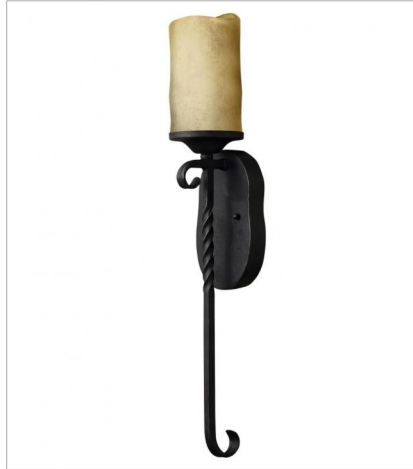

4300OL
SINGLE LIGHT SCONCE
5" W, 24" H
Socket
1-100w Med.