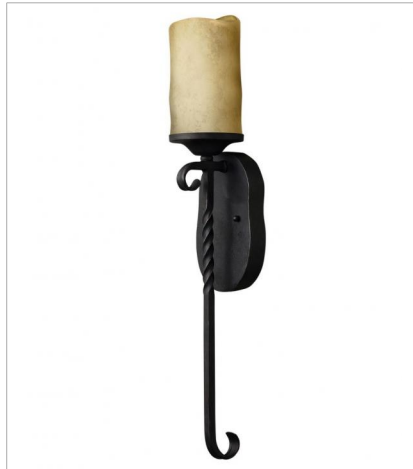

4300OL
SINGLE LIGHT SCONCE
5" W, 24" H
Socket
1-100w Med.