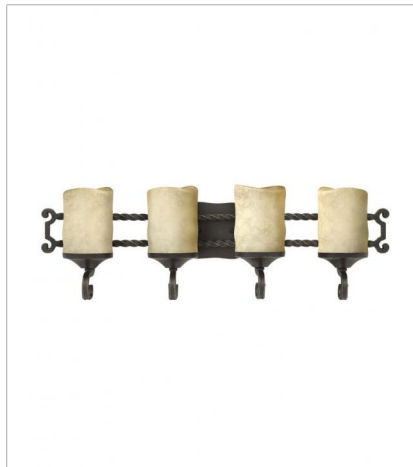

CASA

Casa makes the most of its fine details: clear seedy glass, twisted wrought iron and hand-forged scrollwork in an Olde Black finish complete its rustic-chic appeal with a Southwestern flair.

FINISH: Olde Black
GLASS: Antique Scavo, Light Etched Amber

4010OL
SINGLE LIGHT SCONCE
5" W, 10.8" H
Socket
1-100w Med.

4300OL
SINGLE LIGHT SCONCE
5" W, 24" H
Socket
1-100w Med.

5542OL
TWO LIGHT VANITY
15.8" W, 8.8" H
Socket
2-100w Incan. OR 2-17w LED Med.

5543OL
THREE LIGHT VANITY
22.8" W, 8.8" H
Socket
3-100w Incan. OR 3-17w LED Med.

5544OL
FOUR LIGHT VANITY
29.3" W, 8.8" H
Socket
4-100w Incan. OR 4-17w LED Med.

5545OL
FIVE LIGHT VANITY
35.8" W, 8.8" H
Socket
5-100w Incan. OR 5-17w LED Med.

CASA

Casa makes the most of its fine details: clear seedy glass, twisted wrought iron and hand-forged scrollwork in an Olde Black finish complete its rustic-chic appeal with a Southwestern flair.

FINISH: Olde Black
GLASS: Antique Scavo, Light Etched Amber

4013OL
SMALL SINGLE TIER
16.8" W, 18.5" H
Socket
3-100w Med.

4015OL
MEDIUM SINGLE TIER
25" W, 25.5" H
Socket
5-100w Med.

4017OL
SMALL PENDANT
5.3" W, 13" H
Socket
1-100w Med.