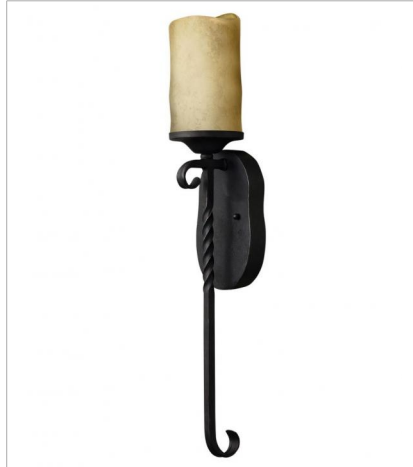

4300OL
SINGLE LIGHT SCONCE
5" W, 24" H
Socket
1-100w Med.