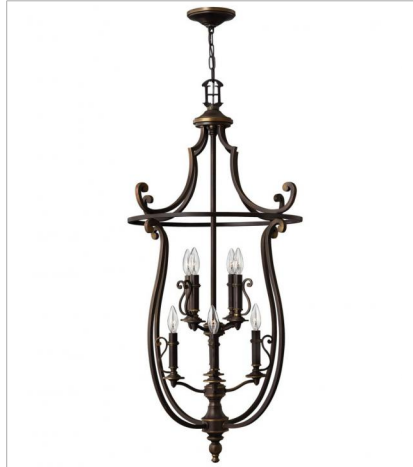

PLYMOUTH

Classic never goes out of style. Plymouth's sweeping arms and vintage inspired candle sleeves with curved cast detailing are enhanced by the hand-rubbed Olde Bronze finish.

FINISH: Olde Bronze

4254OB
SMALL OPEN FRAME SINGLE TIER
17.8" W, 33.5" H
Socket
4-60w Cand.

4258OB
MEDIUM OPEN FRAME TWO TIER
24" W, 43" H
Socket
8-60w Cand.

4259OB
LARGE OPEN FRAME TWO TIER
30" W, 55.5" H
Socket
9-60w Cand.