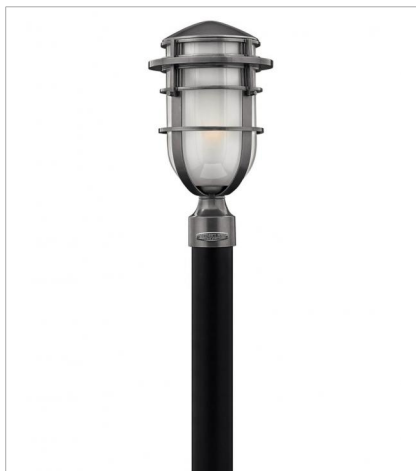

REEF

Reef's contemporary nautical shape features a sleek capsule of inside etched glass captured by bold rings of cast aluminum.

FINISH: Hematite
GLASS: Inside Etched

1950HE
MEDIUM WALL MOUNT LANTERN
7.8" W, 10.8" H
Socket
1-75w Med.

1954HE
LARGE WALL MOUNT LANTERN
9" W, 12.8" H
Socket
1-100w Med.

1956HE
SMALL WALL MOUNT LANTERN
5.5" W, 8" H
Socket
1-60w Med.

1952HE
LARGE HANGING LANTERN
9" W, 15" H
Socket
1-100w Med.

1951HE
LARGE POST TOP OR PIER MOUN...
9" W, 16.3" H
Socket
1-100w Med.