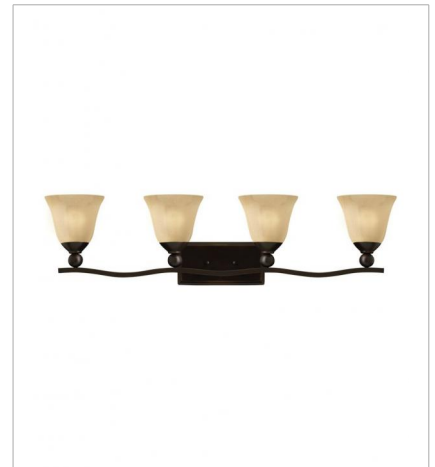

5894OB
FOUR LIGHT VANITY
35.8" W, 8.8" H
Socket
4-100w Incan. OR 4-17w LED Med.