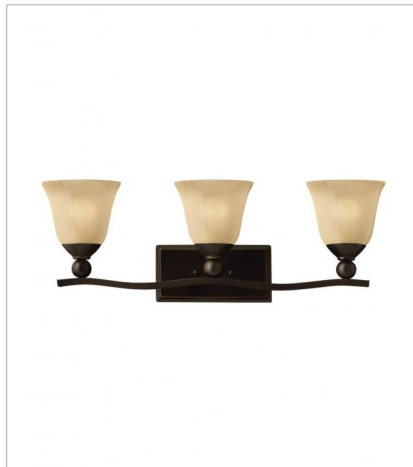

5893OB
THREE LIGHT VANITY
26" W, 8.8" H
Socket
3-100w Incan. OR 3-17w LED Med.