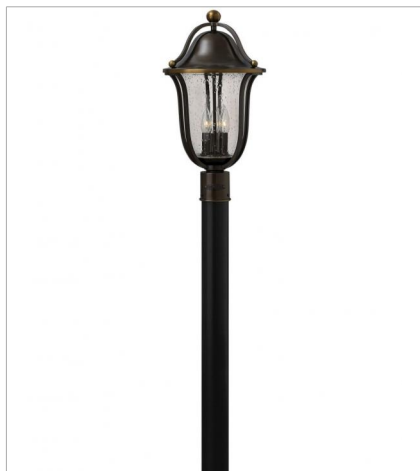

BOLLA

The graceful lines of Bolla's sweeping double arms create a soft elegance while heavy cast spheres perched at the tips add to its innovative style. The strong proportions of the arms contrast with the subtle bell shaped glass, combining both traditional and modern details.

FINISH: Olde Bronze
GLASS: Light Amber Seedy, Clear Seedy

4650OB
SINGLE LIGHT SCONCE
7.8" W, 8.5" H
Socket
1-100w Med.

4671OB
SINGLE LIGHT SCONCE
8" W, 26" H
Socket
1-100w Med.

4660OB
SMALL FLUSH MOUNT
16.8" W, 8" H
Socket
2-75w Med.

4669OB
LARGE SEMI-FLUSH MOUNT
23.3" W, 16" H
Socket
3-100w Med.

2640OB
SMALL WALL MOUNT LANTERN
7.3" W, 12.3" H
Socket
1-60w Med.

2644OB
MEDIUM WALL MOUNT LANTERN
9" W, 15.8" H
Socket
2-40w Cand.

BOLLA

The graceful lines of Bolla's sweeping double arms create a soft elegance while heavy cast spheres perched at the tips add to its innovative style. The strong proportions of the arms contrast with the subtle bell shaped glass, combining both traditional and modern details.

FINISH: Olde Bronze
GLASS: Light Amber Seedy, Clear Seedy

26450B
LARGE WALL MOUNT LANTERN
11" W, 18.8" H
Socket
3-40w Cand.

26490B
EXTRA LARGE WALL MOUNT LANTERN
14" W, 26" H
Socket
4-40w Cand.

26420B
LARGE HANGING LANTERN
11" W, 20.5" H
Socket
3-40w Cand.