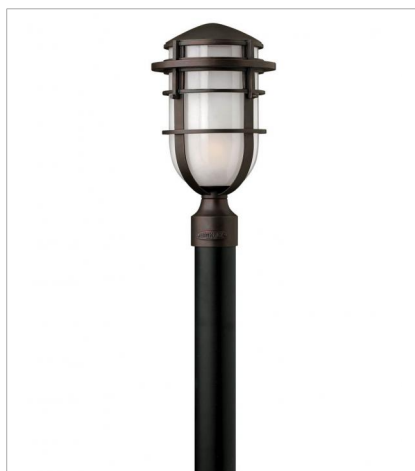

REEF

Reef's contemporary nautical shape features a sleek capsule of inside etched glass captured by bold rings of cast aluminum.

FINISH: Victorian Bronze
GLASS: Inside Etched

1950VZ
MEDIUM WALL MOUNT LANTERN
7.8" W, 10.8" H
Socket
1-75w Med.

1954VZ
LARGE WALL MOUNT LANTERN
9" W, 12.8" H
Socket
1-100w Med.

1956VZ
SMALL WALL MOUNT LANTERN
5.5" W, 8" H
Socket
1-60w Med.

1952VZ
LARGE HANGING LANTERN
9" W, 15" H
Socket
1-100w Med.

1951VZ
LARGE POST TOP OR PIER MOUN...
9" W, 16.3" H
Socket
1-100w Med.