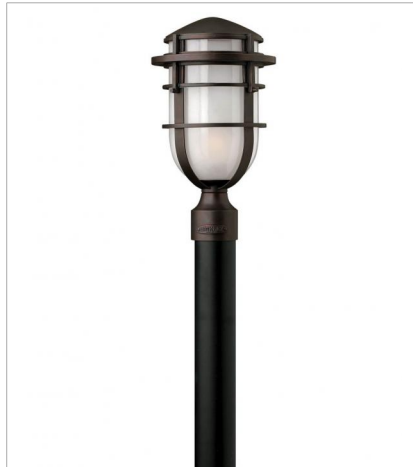

# REEF

Reef's contemporary nautical shape features a sleek capsule of inside etched glass captured by bold rings of cast aluminum.

**FINISH:** Victorian Bronze  
**GLASS:** Inside Etched

**1950VZ**  
MEDIUM WALL MOUNT LANTERN  
7.8" W, 10.8" H  
Socket  
1-75w Med.

**1954VZ**  
LARGE WALL MOUNT LANTERN  
9" W, 12.8" H  
Socket  
1-100w Med.

**1956VZ**  
SMALL WALL MOUNT LANTERN  
5.5" W, 8" H  
Socket  
1-60w Med.

**1952VZ**  
LARGE HANGING LANTERN  
9" W, 15" H  
Socket  
1-100w Med.

**1951VZ**  
LARGE POST TOP OR PIER MOUN...  
9" W, 16.3" H  
Socket  
1-100w Med.