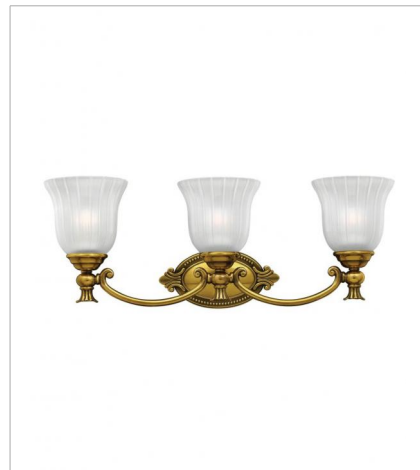

FRANCOISE

FINISH: Burnished Brass
GLASS: Frosted Ribbed

5580BB
SINGLE LIGHT VANITY
6" W, 10.8" H
Socket
1-100w Med.

5582BB
TWO LIGHT VANITY
15" W, 9.5" H
Socket
2-100w Med.

5583BB
THREE LIGHT VANITY
25.3" W, 9.5" H
Socket
3-100w Med.

5584BB
FOUR LIGHT VANITY
31" W, 9.5" H
Socket
4-100w Med.

5585BB
FIVE LIGHT VANITY
37" W, 9.5" H
Socket
5-100w Med.