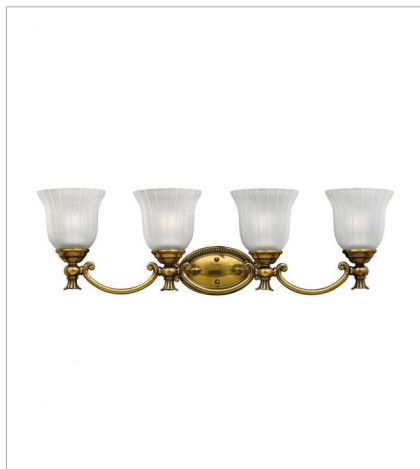

FRANCOISE

FINISH: Burnished Brass
GLASS: Frosted Ribbed

5580BB
SINGLE LIGHT VANITY
6" W, 10.8" H
Socket
1-100w Med.

5582BB
TWO LIGHT VANITY
15" W, 9.5" H
Socket
2-100w Med.

5583BB
THREE LIGHT VANITY
25.3" W, 9.5" H
Socket
3-100w Med.

5584BB
FOUR LIGHT VANITY
31" W, 9.5" H
Socket
4-100w Med.

5585BB
FIVE LIGHT VANITY
37" W, 9.5" H
Socket
5-100w Med.