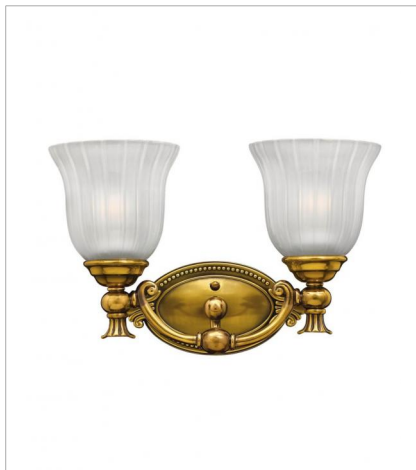

FRANCOISE

FINISH: Burnished Brass
GLASS: Frosted Ribbed

5580BB
SINGLE LIGHT VANITY
6" W, 10.8" H
Socket
1-100w Med.

5582BB
TWO LIGHT VANITY
15" W, 9.5" H
Socket
2-100w Med.

5583BB
THREE LIGHT VANITY
25.3" W, 9.5" H
Socket
3-100w Med.

5584BB
FOUR LIGHT VANITY
31" W, 9.5" H
Socket
4-100w Med.

5585BB
FIVE LIGHT VANITY
37" W, 9.5" H
Socket
5-100w Med.