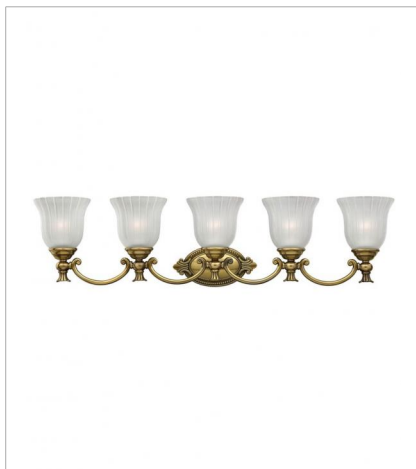

FRANCOISE

FINISH: Burnished Brass
GLASS: Frosted Ribbed

5580BB
SINGLE LIGHT VANITY
6" W, 10.8" H
Socket
1-100w Med.

5582BB
TWO LIGHT VANITY
15" W, 9.5" H
Socket
2-100w Med.

5583BB
THREE LIGHT VANITY
25.3" W, 9.5" H
Socket
3-100w Med.

5584BB
FOUR LIGHT VANITY
31" W, 9.5" H
Socket
4-100w Med.

5585BB
FIVE LIGHT VANITY
37" W, 9.5" H
Socket
5-100w Med.