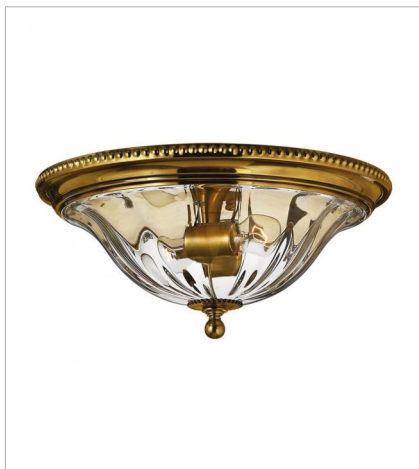

3616BB
MEDIUM FLUSH MOUNT
16.3" W, 7.5" H
Socket
2-60w Med.