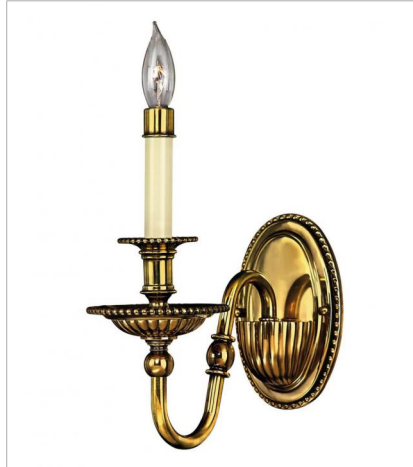

CAMBRIDGE

Cambridge offers classic New England appeal. The solid cast components, brass turnings, beaded ball fonts and clear optic glass reinforce its timeless style. Available in Burnished Brass and Olde Bronze finishes.

FINISH: Burnished Brass
GLASS: Clear Optic
SHADE: Ivory Hardback Linen Fabric, Optional shade 4421OW

3610BB
TWO LIGHT SCONCE
14.5" W, 18" H
Socket
2-60w Cand.

4410BB
SINGLE LIGHT SCONCE
4.5" W, 10.8" H
Socket
1-60w Cand.

4421OW
OPTIONAL SHADE
5.5" W, 5" H
No

3613BB
MEDIUM PENDANT
21.3" W, 22.5" H
Socket
3-60w Cand.

4415BB
SMALL SINGLE TIER
25.3" W, 24" H
Socket
5-60w Cand.

4416BB
MEDIUM SINGLE TIER
29" W, 26.3" H
Socket
6-60w Cand.