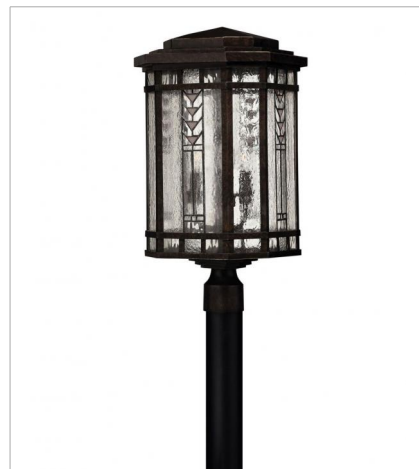

TAHOE

Tahoe makes a classic Arts & Crafts design statement in cast aluminum construction with panels of clear seedy water glass and copper foil art glass accents.

FINISH: Regency Bronze
GLASS: Clear Seedy Water Glass with Copper Foil Art Glass Accents

4717RB
SMALL PENDANT
6.8" W, 6.7" H
Socket
1-75w Med.

2240RB
SMALL WALL MOUNT LANTERN
8.5" W, 17" H
Socket
3-40w Cand.

2244RB
LARGE WALL MOUNT LANTERN
12" W, 22.5" H
Socket
4-40w Cand.

2246RB
SMALL WALL MOUNT LANTERN
6.5" W, 12" H
Socket
1-60w Med.

2242RB
LARGE HANGING LANTERN
12" W, 22.5" H
Socket
4-40w Cand.

2241RB
LARGE POST TOP OR PIER MOUN...
12" W, 22.3" H
Socket
4-40w Cand.