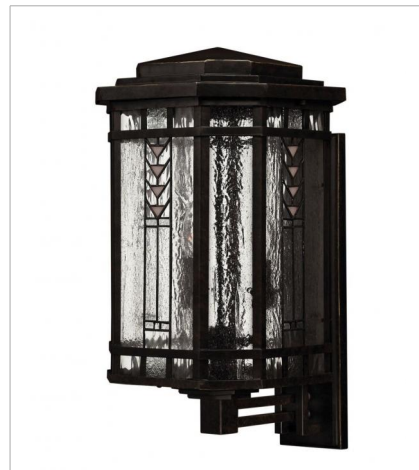

TAHOE

Tahoe makes a classic Arts & Crafts design statement in cast aluminum construction with panels of clear seedy water glass and copper foil art glass accents.

FINISH: Regency Bronze
GLASS: Clear Seedy Water Glass with Copper Foil Art Glass Accents

4717RB
SMALL PENDANT
6.8" W, 6.7" H
Socket
1-75w Med.

2240RB
SMALL WALL MOUNT LANTERN
8.5" W, 17" H
Socket
3-40w Cand.

2244RB
LARGE WALL MOUNT LANTERN
12" W, 22.5" H
Socket
4-40w Cand.

2246RB
SMALL WALL MOUNT LANTERN
6.5" W, 12" H
Socket
1-60w Med.