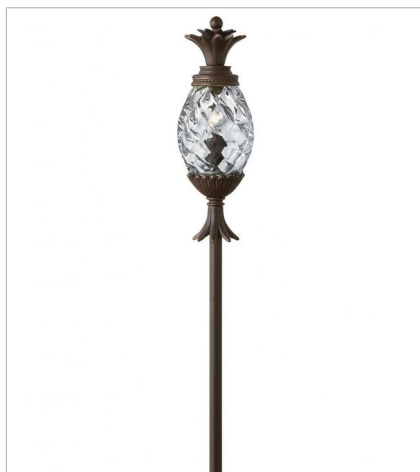

PLANTATION

A Hinkley classic, the ornate Plantation collection features exceptional pineapple shaped, clear optic glass that makes a noble statement with matching candle sleeves and elaborate, decorative cast detailing.

FINISH: Copper Bronze
GLASS: Clear Optic

1529CB
PLANTATION PATH LIGHT
3.8" W, 22" H
Socket
1-18w T-5 Wedge *Included

2220CB
SMALL WALL MOUNT LANTERN
8" W, 21.3" H
Socket
1-75w Med.

2224CB
MEDIUM WALL MOUNT LANTERN
10.3" W, 28" H
Socket
3-40w Cand.

2225CB
LARGE WALL MOUNT LANTERN
12.5" W, 34.3" H
Socket
4-40w Cand.

2226CB
EXTRA SMALL WALL MOUNT LANTERN
6" W, 14" H
Socket
1-60w Med.

2222CB
MEDIUM HANGING LANTERN
12.5" W, 28.5" H
Socket
4-40w Cand.

PLANTATION

A Hinkley classic, the ornate Plantation collection features exceptional pineapple shaped, clear optic glass that makes a noble statement with matching candle sleeves and elaborate, decorative cast detailing.