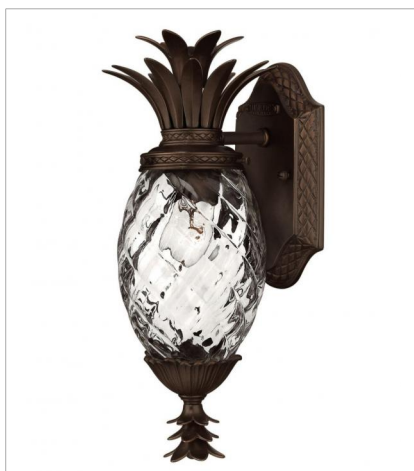

PLANTATION

A Hinkley classic, the ornate Plantation collection features exceptional pineapple shaped, clear optic glass that makes a noble statement with matching candle sleeves and elaborate, decorative cast detailing.

FINISH: Copper Bronze
GLASS: Clear Optic

1529CB
PLANTATION PATH LIGHT
3.8" W, 22" H
Socket
1-18w T-5 Wedge *Included

2220CB
SMALL WALL MOUNT LANTERN
8" W, 21.3" H
Socket
1-75w Med.

2224CB
MEDIUM WALL MOUNT LANTERN
10.3" W, 28" H
Socket
3-40w Cand.

2225CB
LARGE WALL MOUNT LANTERN
12.5" W, 34.3" H
Socket
4-40w Cand.

2226CB
EXTRA SMALL WALL MOUNT LANTERN
6" W, 14" H
Socket
1-60w Med.

2222CB
MEDIUM HANGING LANTERN
12.5" W, 28.5" H
Socket
4-40w Cand.

PLANTATION

A Hinkley classic, the ornate Plantation collection features exceptional pineapple shaped, clear optic glass that makes a noble statement with matching candle sleeves and elaborate, decorative cast detailing.