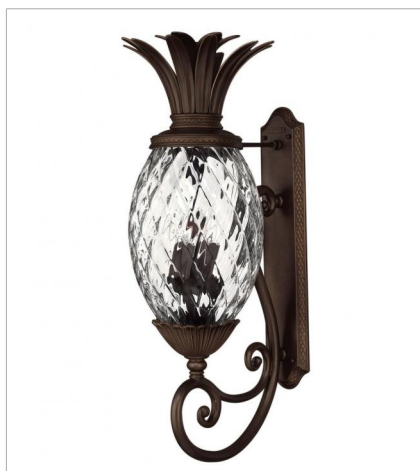

PLANTATION

A Hinkley classic, the ornate Plantation collection features exceptional pineapple shaped, clear optic glass that makes a noble statement with matching candle sleeves and elaborate, decorative cast detailing.

FINISH: Copper Bronze
GLASS: Clear Optic

1529CB
PLANTATION PATH LIGHT
3.8" W, 22" H
Socket
1-18w T-5 Wedge *Included

2220CB
SMALL WALL MOUNT LANTERN
8" W, 21.3" H
Socket
1-75w Med.

2224CB
MEDIUM WALL MOUNT LANTERN
10.3" W, 28" H
Socket
3-40w Cand.

2225CB
LARGE WALL MOUNT LANTERN
12.5" W, 34.3" H
Socket
4-40w Cand.

2226CB
EXTRA SMALL WALL MOUNT LANTERN
6" W, 14" H
Socket
1-60w Med.

2222CB
MEDIUM HANGING LANTERN
12.5" W, 28.5" H
Socket
4-40w Cand.

PLANTATION

A Hinkley classic, the ornate Plantation collection features exceptional pineapple shaped, clear optic glass that makes a noble statement with matching candle sleeves and elaborate, decorative cast detailing.