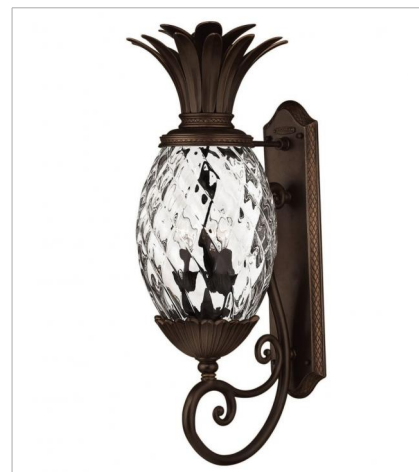

PLANTATION

A Hinkley classic, the ornate Plantation collection features exceptional pineapple shaped, clear optic glass that makes a noble statement with matching candle sleeves and elaborate, decorative cast detailing.

FINISH: Copper Bronze
GLASS: Clear Optic

1529CB
PLANTATION PATH LIGHT
3.8" W, 22" H
Socket
1-18w T-5 Wedge *Included

2220CB
SMALL WALL MOUNT LANTERN
8" W, 21.3" H
Socket
1-75w Med.

2224CB
MEDIUM WALL MOUNT LANTERN
10.3" W, 28" H
Socket
3-40w Cand.

2225CB
LARGE WALL MOUNT LANTERN
12.5" W, 34.3" H
Socket
4-40w Cand.

2226CB
EXTRA SMALL WALL MOUNT LANTERN
6" W, 14" H
Socket
1-60w Med.

2222CB
MEDIUM HANGING LANTERN
12.5" W, 28.5" H
Socket
4-40w Cand.

PLANTATION

A Hinkley classic, the ornate Plantation collection features exceptional pineapple shaped, clear optic glass that makes a noble statement with matching candle sleeves and elaborate, decorative cast detailing.