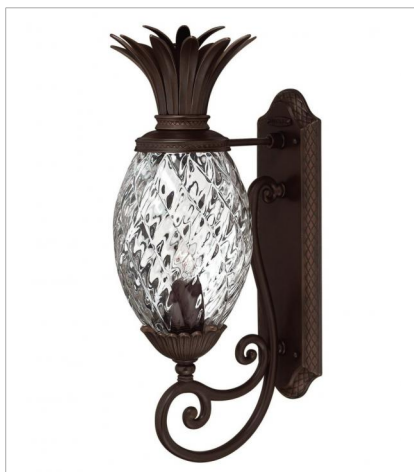

PLANTATION

A Hinkley classic, the ornate Plantation collection features exceptional pineapple shaped, clear optic glass that makes a noble statement with matching candle sleeves and elaborate, decorative cast detailing.

FINISH: Copper Bronze
GLASS: Clear Optic

1529CB
PLANTATION PATH LIGHT
3.8" W, 22" H
Socket
1-18w T-5 Wedge *Included

2220CB
SMALL WALL MOUNT LANTERN
8" W, 21.3" H
Socket
1-75w Med.

2224CB
MEDIUM WALL MOUNT LANTERN
10.3" W, 28" H
Socket
3-40w Cand.

2225CB
LARGE WALL MOUNT LANTERN
12.5" W, 34.3" H
Socket
4-40w Cand.

2226CB
EXTRA SMALL WALL MOUNT LANTERN
6" W, 14" H
Socket
1-60w Med.

2222CB
MEDIUM HANGING LANTERN
12.5" W, 28.5" H
Socket
4-40w Cand.

PLANTATION

A Hinkley classic, the ornate Plantation collection features exceptional pineapple shaped, clear optic glass that makes a noble statement with matching candle sleeves and elaborate, decorative cast detailing.