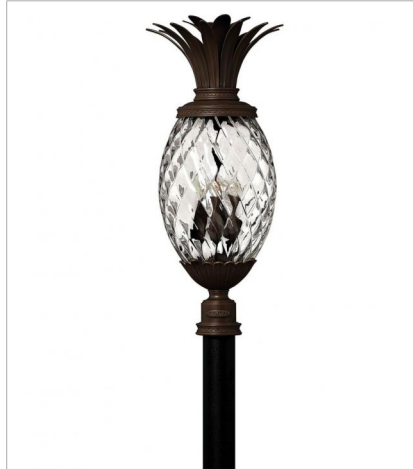

2227CB
EXTRA LARGE POST OR PIER MO...
12.5" W, 29.5" H
Socket
4-40w Cand.