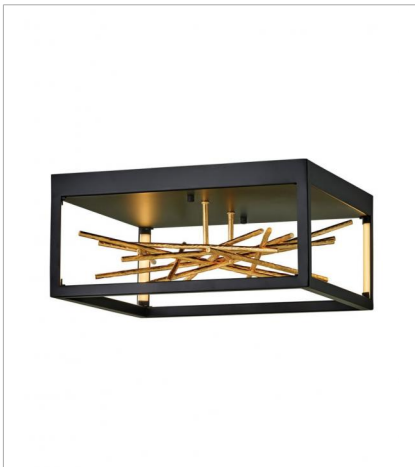

STYX

The breathtaking design of Styx fuses rich glamour with modern styling for an enthralling and dynamic silhouette with unexpected elements. An integrated LED cage is fully dimmable, composed of clean angles in a chic Black finish. The frame illuminates textured metal branches in Gilded Gold, mingling organic and contemporary elements.

FINISH: Black with Gilded Gold accents

FR46402BLK
SMALL LED SCONCE
6" W, 24" H
Integrated LED
30w LED *Included

FR46406BLK
LARGE LED LINEAR
45" W, 13" H
Integrated LED
100w LED *Included

FR46407BLK
MEDIUM LED OPEN FRAME PENDANT
20" W, 21" H
Integrated LED
42w LED *Included

FR46401BLK
MEDIUM LED FLUSH MOUNT
18" W, 8.3" H
Integrated LED
16w LED *Included