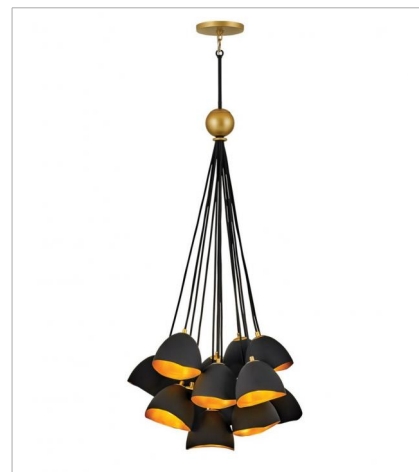

NULA

lisa mcdennon
COLLECTION

Nula is a work of art. A juxtaposition of industrial elements and organic influences transmutes simplicity into decadence. Pairing a dense chalk-white exterior with a gleaming, luxe gold interior elicits a dramatic effect. Several designs offer flexibility to customize for unique installations. Nula is part of the Lisa McDennon Collection.

FINISH: Shell Black with Gold Leaf accents

35900SHB
SINGLE LIGHT SCONCE
5" W, 13" H
Socket
1-60w Cand.

35904SHB
MEDIUM PENDANT
14" W, 11.8" H
Socket
1-100w Med.

35906SHB
LARGE SINGLE TIER
26" W, 45" H
Socket
15-60w Cand.

35908SHB
LARGE MULTI TIER
60" W, 58" H
Socket
12-60w Cand.