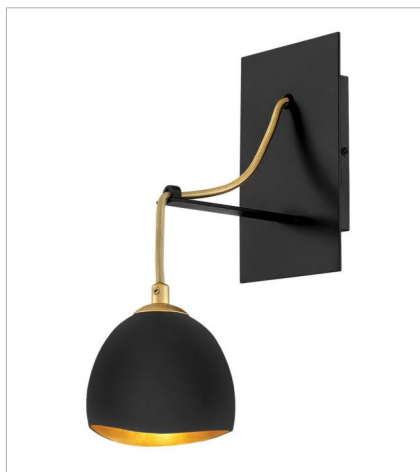

NULA

lisa mcdennon
COLLECTION

Nula is a work of art. A juxtaposition of industrial elements and organic influences transmutes simplicity into decadence. Pairing a dense chalk-white exterior with a gleaming, luxe gold interior elicits a dramatic effect. Several designs offer flexibility to customize for unique installations. Nula is part of the Lisa McDennon Collection.

FINISH: Shell Black with Gold Leaf accents

35900SHB
SINGLE LIGHT SCONCE
5" W, 13" H
Socket
1-60w Cand.

35904SHB
MEDIUM PENDANT
14" W, 11.8" H
Socket
1-100w Med.

35906SHB
LARGE SINGLE TIER
26" W, 45" H
Socket
15-60w Cand.

35908SHB
LARGE MULTI TIER
60" W, 58" H
Socket
12-60w Cand.