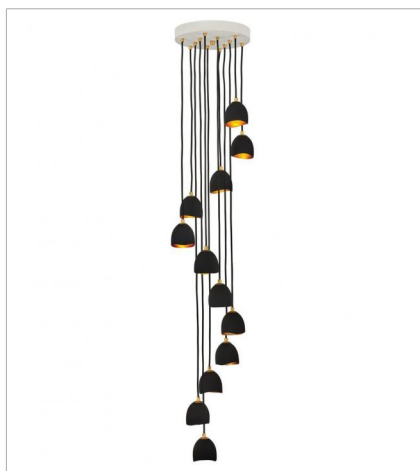

NULA

lisa mcdennon
COLLECTION

Nula is a work of art. A juxtaposition of industrial elements and organic influences transmutes simplicity into decadence. Pairing a dense chalk-white exterior with a gleaming, luxe gold interior elicits a dramatic effect. Several designs offer flexibility to customize for unique installations. Nula is part of the Lisa McDennon Collection.

FINISH: Shell Black with Gold Leaf accents

35900SHB
SINGLE LIGHT SCONCE
5" W, 13" H
Socket
1-60w Cand.

35904SHB
MEDIUM PENDANT
14" W, 11.8" H
Socket
1-100w Med.

35906SHB
LARGE SINGLE TIER
26" W, 45" H
Socket
15-60w Cand.

35908SHB
LARGE MULTI TIER
60" W, 58" H
Socket
12-60w Cand.