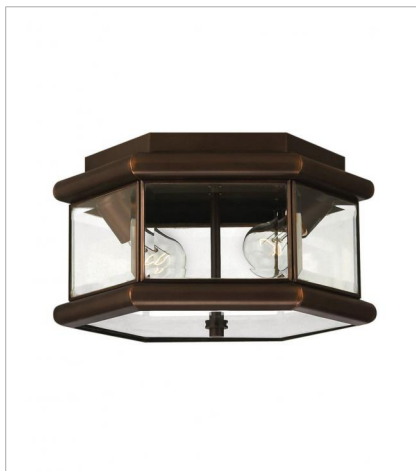

2429CB
MEDIUM FLUSH MOUNT
10.8" W, 6.8" H
Socket
2-60w Med.