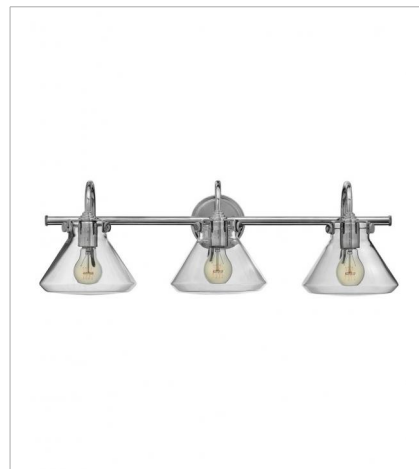

50036CM
SMALL RETRO GLASS THREE LIG...
29.5" W, 9.3" H
Socket
3-100w Med.