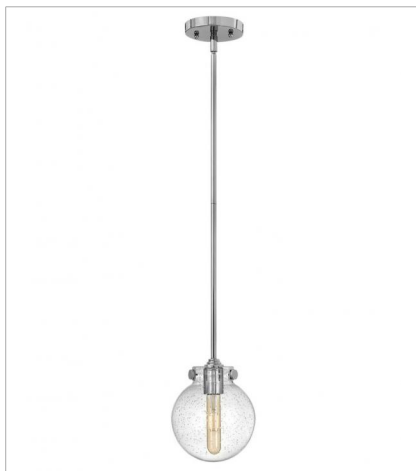

3128CM-CS
CLEAR SEEDY GLOBE PENDANT
7" W, 9.3" H
Socket
1-100w Med.