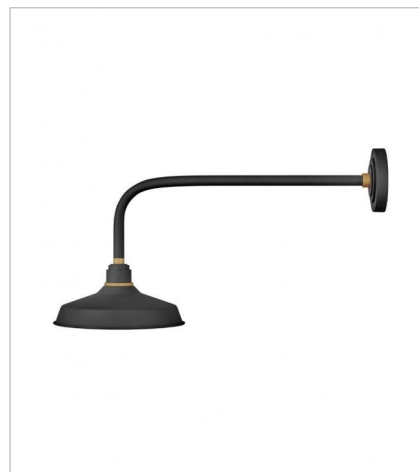

FOUNDRY CLASSIC

Decidedly industrious, Foundry is reinventing purposeful lighting. Focused and direct, the sturdy aluminum shade features knurled brass details to offset the Gloss White, Museum Bronze or Textured Black finish while casting a uniform light. The simple, understated form plants a vintage aesthetic for both inside and outside spaces while offering mix and match options that customize the look.

FINISH: Textured Black with Brass accents

10231TK
SMALL GOOSENECK BARN LIGHT
9.5" W, 9.1" H
Socket
1-100w Med.

10312TK
MEDIUM STRAIGHT ARM BARN LIGHT
12" W, 16" H
Socket
1-100w Med.

10322TK
LARGE STRAIGHT ARM BARN LIGHT
12" W, 16" H
Socket
1-100w Med.