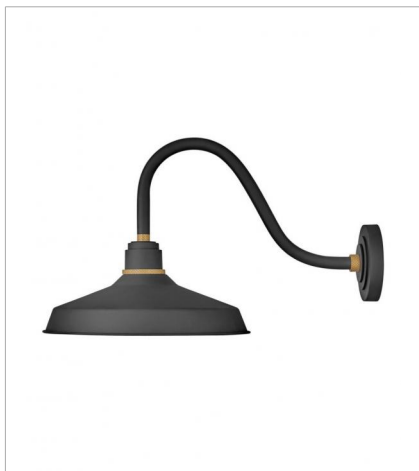

FOUNDRY CLASSIC

Decidedly industrious, Foundry is reinventing purposeful lighting. Focused and direct, the sturdy aluminum shade features knurled brass details to offset the Gloss White, Museum Bronze or Textured Black finish while casting a uniform light. The simple, understated form plants a vintage aesthetic for both inside and outside spaces while offering mix and match options that customize the look.

FINISH: Textured Black with Brass accents

10372TK
LARGE TALL GOOSENECK BARN L...
12" W, 23.8" H
Socket
1-100w Med.

10413TK
MEDIUM STRAIGHT ARM BARN LIGHT
16" W, 18" H
Socket
1-100w Med.

10423TK
LARGE STRAIGHT ARM BARN LIGHT
16" W, 18" H
Socket
1-100w Med.