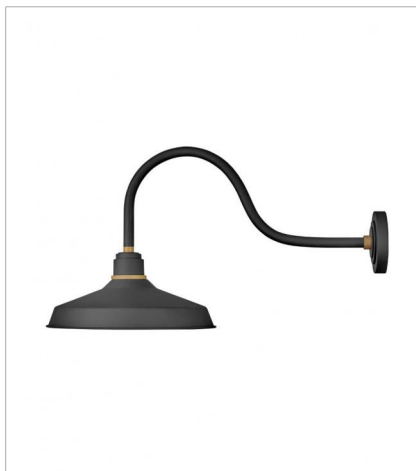

10453TK
LARGE GOOSENECK BARN LIGHT
16" W, 17.3" H
Socket
1-100w Med.