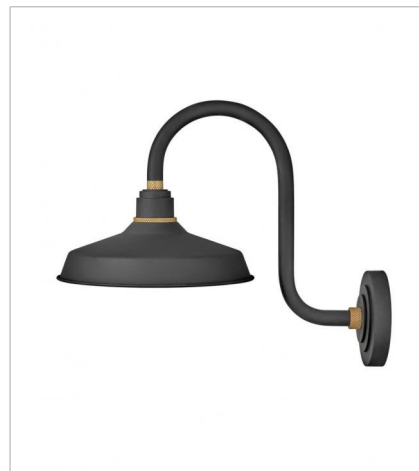

FOUNDRY CLASSIC

Decidedly industrious, Foundry is reinventing purposeful lighting. Focused and direct, the sturdy aluminum shade features knurled brass details to offset the Gloss White, Museum Bronze or Textured Black finish while casting a uniform light. The simple, understated form plants a vintage aesthetic for both inside and outside spaces while offering mix and match options that customize the look.

FINISH: Textured Black with Brass accents

10231TK
SMALL GOOSENECK BARN LIGHT
9.5" W, 9.1" H
Socket
1-100w Med.

10312TK
MEDIUM STRAIGHT ARM BARN LIGHT
12" W, 16" H
Socket
1-100w Med.

10322TK
LARGE STRAIGHT ARM BARN LIGHT
12" W, 16" H
Socket
1-100w Med.

10342TK
MEDIUM GOOSENECK BARN LIGHT
12" W, 13.8" H
Socket
1-100w Med.

10352TK
LARGE GOOSENECK BARN LIGHT
12" W, 15.5" H
Socket
1-100w Med.

10362TK
SMALL TALL GOOSENECK BARN L...
12" W, 17" H
Socket
1-100w Med.