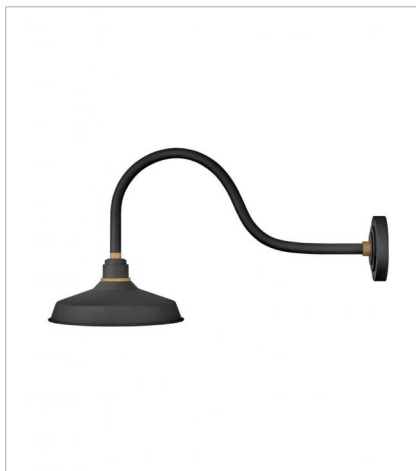

FOUNDRY CLASSIC

Decidedly industrious, Foundry is reinventing purposeful lighting. Focused and direct, the sturdy aluminum shade features knurled brass details to offset the Gloss White, Museum Bronze or Textured Black finish while casting a uniform light. The simple, understated form plants a vintage aesthetic for both inside and outside spaces while offering mix and match options that customize the look.

FINISH: Textured Black with Brass accents

10231TK
SMALL GOOSENECK BARN LIGHT
9.5" W, 9.1" H
Socket
1-100w Med.

10312TK
MEDIUM STRAIGHT ARM BARN LIGHT
12" W, 16" H
Socket
1-100w Med.

10322TK
LARGE STRAIGHT ARM BARN LIGHT
12" W, 16" H
Socket
1-100w Med.

10342TK
MEDIUM GOOSENECK BARN LIGHT
12" W, 13.8" H
Socket
1-100w Med.

10352TK
LARGE GOOSENECK BARN LIGHT
12" W, 15.5" H
Socket
1-100w Med.

10362TK
SMALL TALL GOOSENECK BARN L...
12" W, 17" H
Socket
1-100w Med.