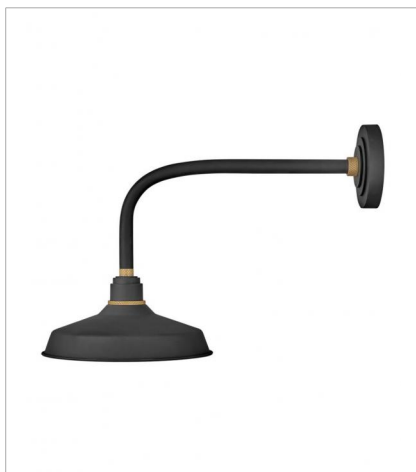

FOUNDRY CLASSIC

Decidedly industrious, Foundry is reinventing purposeful lighting. Focused and direct, the sturdy aluminum shade features knurled brass details to offset the Gloss White, Museum Bronze or Textured Black finish while casting a uniform light. The simple, understated form plants a vintage aesthetic for both inside and outside spaces while offering mix and match options that customize the look.

FINISH: Textured Black with Brass accents

10231TK
SMALL GOOSENECK BARN LIGHT
9.5" W, 9.1" H
Socket
1-100w Med.

10312TK
MEDIUM STRAIGHT ARM BARN LIGHT
12" W, 16" H
Socket
1-100w Med.

10322TK
LARGE STRAIGHT ARM BARN LIGHT
12" W, 16" H
Socket
1-100w Med.