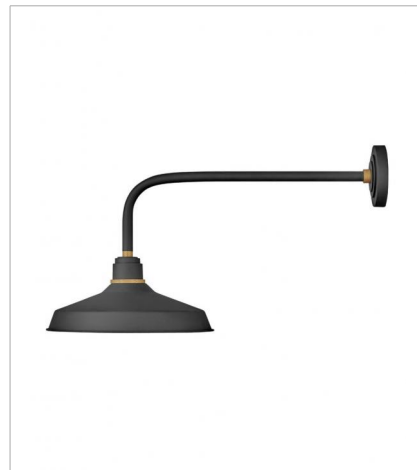

10362TK
SMALL TALL GOOSENECK BARN L...
12" W, 17" H
Socket
1-100w Med.

10423TK
LARGE STRAIGHT ARM BARN LIGHT
16" W, 18" H
Socket
1-100w Med.