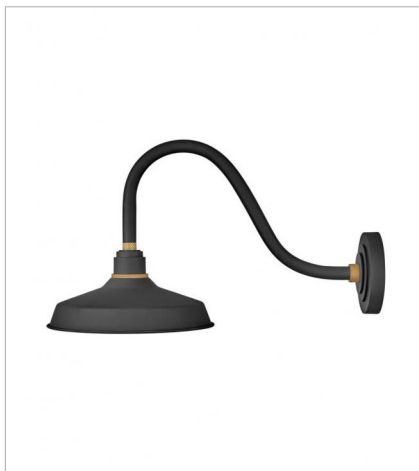

FOUNDRY CLASSIC

Decidedly industrious, Foundry is reinventing purposeful lighting. Focused and direct, the sturdy aluminum shade features knurled brass details to offset the Gloss White, Museum Bronze or Textured Black finish while casting a uniform light. The simple, understated form plants a vintage aesthetic for both inside and outside spaces while offering mix and match options that customize the look.

FINISH: Textured Black with Brass accents

10231TK
SMALL GOOSENECK BARN LIGHT
9.5" W, 9.1" H
Socket
1-100w Med.

10312TK
MEDIUM STRAIGHT ARM BARN LIGHT
12" W, 16" H
Socket
1-100w Med.

10322TK
LARGE STRAIGHT ARM BARN LIGHT
12" W, 16" H
Socket
1-100w Med.

10342TK
MEDIUM GOOSENECK BARN LIGHT
12" W, 13.8" H
Socket
1-100w Med.

10352TK
LARGE GOOSENECK BARN LIGHT
12" W, 15.5" H
Socket
1-100w Med.

10362TK
SMALL TALL GOOSENECK BARN L...
12" W, 17" H
Socket
1-100w Med.