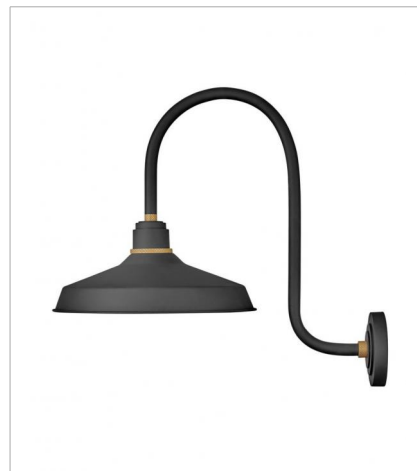

10473TK
LARGE TALL GOOSENECK BARN L...
16" W, 23.8" H
Socket
1-100w Med.