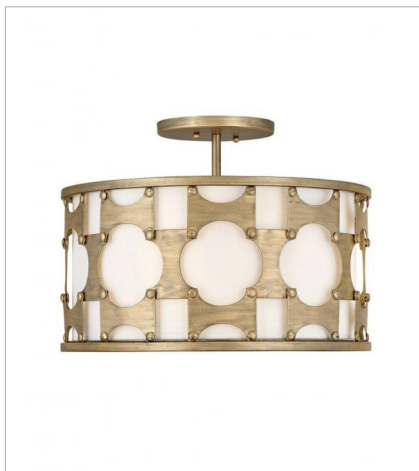

CARTER

Carter is a traditional drum silhouette with details galore. An intricate, hand-riveted pattern in Burnished Gold encompasses the off-white textured fabric shade. A decorative candle cluster bursts within to further enhance this dynamic design.

FINISH: Burnished Gold
SHADE: Off-White Textured

4735BNG
MEDIUM DRUM
21" W, 24" H
Socket
5-60w Cand.

4736BNG
LARGE DRUM
28.5" W, 24" H
Socket
6-60w Cand.

4738BNG
SIX LIGHT LINEAR
37" W, 24.5" H
Socket
6-60w Cand.

4733BNG
MEDIUM SEMI-FLUSH MOUNT
17" W, 14.5" H
Socket
3-60w Cand.