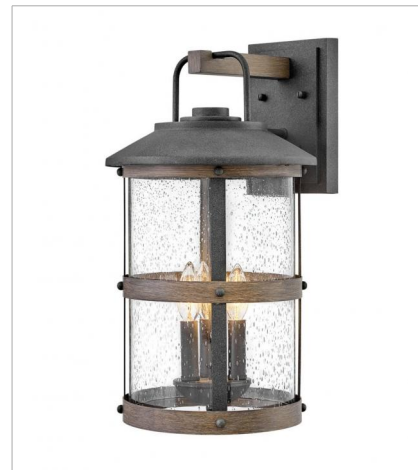

# LAKEHOUSE

**OPEN AIR™**  
collection

The look is relaxed, but the components of Lakehouse are quietly satisfying. Lakehouse features a distressed, Aged Zinc finish with clear seedy glass. Driftwood Grey finish rings add a wooden look to round out the coastal casual style. Cast aluminum construction ensures Lakehouse will withstand for years. Blissfully simple, yet all the details are memorable.

**FINISH:** Aged Zinc with Driftwood Grey accents, Aged Zinc with Driftwood Grey accents

**GLASS:** Clear Seedy

**2680DZ**  
SMALL WALL MOUNT LANTERN  
7.3" W, 14.5" H  
Socket  
1-100w Med.

**2684DZ**  
MEDIUM WALL MOUNT LANTERN  
9" W, 17.3" H  
Socket  
1-100w Med.

**2685DZ**  
LARGE WALL MOUNT LANTERN  
10.5" W, 19.8" H  
Socket  
3-60w Cand.

**2682DZ**  
MEDIUM HANGING LANTERN  
9" W, 17.8" H  
Socket  
1-100w Med.

**2689DZ**  
MEDIUM SINGLE TIER  
42" W, 29.8" H  
Socket  
6-100w Med.

# LAKEHOUSE

---

The look is relaxed, but the components of Lakehouse are quietly satisfying. Lakehouse features a distressed, Aged Zinc finish with clear seedy glass. Driftwood Grey finish rings add a wooden look to round out the coastal casual style. Cast aluminum construction ensures Lakehouse will withstand for years. Blissfully simple, yet all the details are memorable.