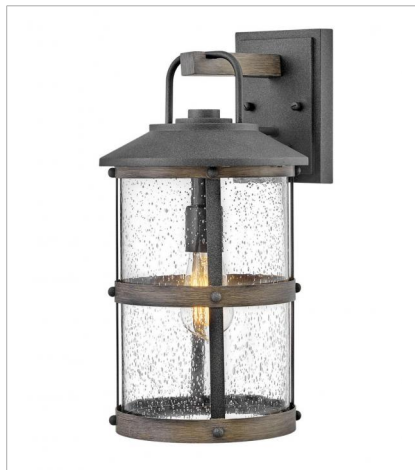

# LAKEHOUSE

**OPEN AIR™**  
collection

The look is relaxed, but the components of Lakehouse are quietly satisfying. Lakehouse features a distressed, Aged Zinc finish with clear seedy glass. Driftwood Grey finish rings add a wooden look to round out the coastal casual style. Cast aluminum construction ensures Lakehouse will withstand for years. Blissfully simple, yet all the details are memorable.

**FINISH:** Aged Zinc with Driftwood Grey accents, Aged Zinc with Driftwood Grey accents

**GLASS:** Clear Seedy

**2680DZ**  
SMALL WALL MOUNT LANTERN  
7.3" W, 14.5" H  
Socket  
1-100w Med.

**2684DZ**  
MEDIUM WALL MOUNT LANTERN  
9" W, 17.3" H  
Socket  
1-100w Med.

# LAKEHOUSE

---

The look is relaxed, but the components of Lakehouse are quietly satisfying. Lakehouse features a distressed, Aged Zinc finish with clear seedy glass. Driftwood Grey finish rings add a wooden look to round out the coastal casual style. Cast aluminum construction ensures Lakehouse will withstand for years. Blissfully simple, yet all the details are memorable.

**FINISH:** Aged Zinc with Driftwood Gray accents, Aged Zinc with Driftwood Grey accents

**GLASS:** Clear Seedy

---