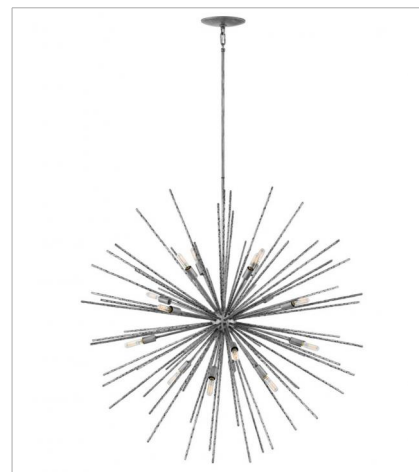

TRYST

A seamless blend of vintage sophistication and contemporary clout, Tryst offers a striking mix of design elements. Hammered stems radiating from a spherical body shimmer as the light dances across the facets, creating a robust yet airy effect.

FINISH: Burnished Nickel

FR43014BNN
SMALL ORB
22" W, 22" H
Socket
8-60w Cand.

FR43015BNN
MEDIUM ORB
30" W, 30" H
Socket
12-60w Cand.

FR43016BNN
LARGE ORB
42" W, 42" H
Socket
16-40w Cand.