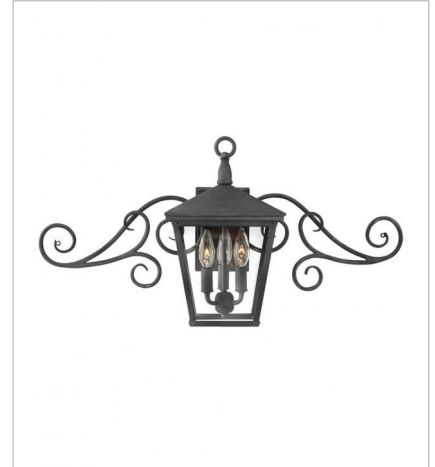

TRELLIS

Trellis is a traditional European hanging wall lantern design in an Aged Zinc finish with clear glass or Regency Bronze with clear seeded glass. The large scroll arm detail, cast loop finial and true rivet detail create a refined elegance.

FINISH: Aged Zinc
GLASS: Clear

1429DZ
EXTRA SMALL WALL MOUNT LANTERN
9" W, 14.8" H
Socket
3-60w Cand.

1430DZ
SMALL WALL MOUNT LANTERN
7" W, 15.3" H
Socket
1-100w Med.

1433DZ
SMALL WALL MOUNT LANTERN WI...
29.8" W, 14.8" H
Socket
3-60w Cand.

1434DZ
MEDIUM WALL MOUNT LANTERN
9" W, 19.8" H
Socket
3-60w Cand.

1435DZ
LARGE WALL MOUNT LANTERN
11" W, 22.3" H
Socket
4-60w Cand.

1436DZ
LARGE WALL MOUNT LANTERN WI...
11" W, 35.8" H
Socket
4-60w Cand.