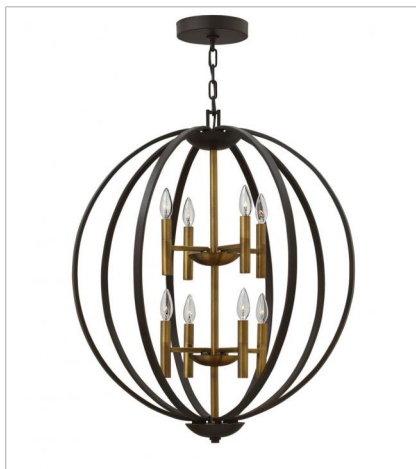

EUCLID

Euclid is a unique style that defies trends. Blending traditional warmth and contemporary flair, its bold proportions and rich two-tone finish create a stunning silhouette.

FINISH: Spanish Bronze with Heirloom Brass accents

3460SB
TWO LIGHT SCONCE
9.5" W, 20" H
Socket
2-60w Cand.

3463SB
SMALL ORB
20" W, 24.5" H
Socket
3-60w Cand.

3464SB
EXTRA LARGE THREE TIER ORB
44" W, 49" H
Socket
16-60w Cand.

3466SB
MEDIUM ORB
21.3" W, 25.8" H
Socket
6-60w Cand.

3468SB
LARGE TWO TIER ORB
28.3" W, 33" H
Socket
8-60w Cand.

3469SB
LARGE THREE TIER ORB
36" W, 41" H
Socket
12-60w Cand.