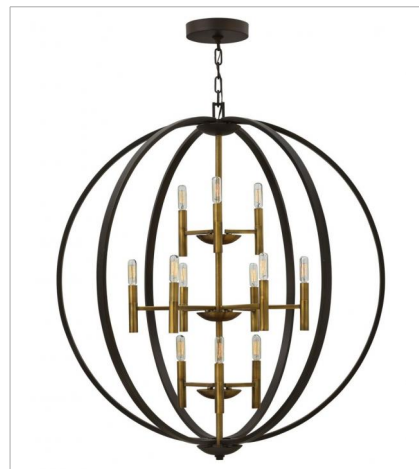

EUCLID

Euclid is a unique style that defies trends. Blending traditional warmth and contemporary flair, its bold proportions and rich two-tone finish create a stunning silhouette.

FINISH: Spanish Bronze with Heirloom Brass accents

3460SB
TWO LIGHT SCONCE
9.5" W, 20" H
Socket
2-60w Cand.

3463SB
SMALL ORB
20" W, 24.5" H
Socket
3-60w Cand.

3464SB
EXTRA LARGE THREE TIER ORB
44" W, 49" H
Socket
16-60w Cand.

3466SB
MEDIUM ORB
21.3" W, 25.8" H
Socket
6-60w Cand.

3468SB
LARGE TWO TIER ORB
28.3" W, 33" H
Socket
8-60w Cand.

3469SB
LARGE THREE TIER ORB
36" W, 41" H
Socket
12-60w Cand.