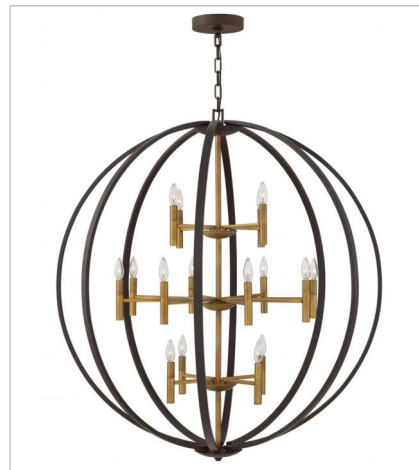

EUCLID

Euclid is a unique style that defies trends. Blending traditional warmth and contemporary flair, its bold proportions and rich two-tone finish create a stunning silhouette.

FINISH: Spanish Bronze with Heirloom Brass accents

3460SB
TWO LIGHT SCONCE
9.5" W, 20" H
Socket
2-60w Cand.

3463SB
SMALL ORB
20" W, 24.5" H
Socket
3-60w Cand.

3464SB
EXTRA LARGE THREE TIER ORB
44" W, 49" H
Socket
16-60w Cand.

3466SB
MEDIUM ORB
21.3" W, 25.8" H
Socket
6-60w Cand.

3468SB
LARGE TWO TIER ORB
28.3" W, 33" H
Socket
8-60w Cand.

3469SB
LARGE THREE TIER ORB
36" W, 41" H
Socket
12-60w Cand.