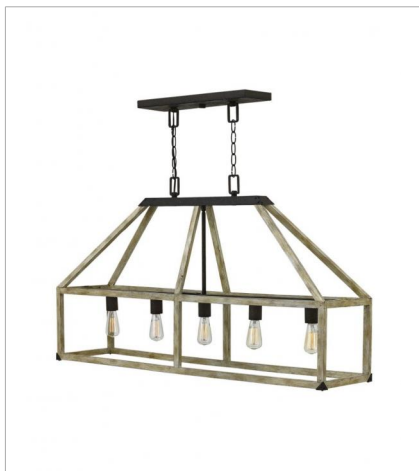

# EMILIE

Emilie exudes a cottage-chic style while retaining a modern sensibility. The bold openwork design in solid, white washed wood blends organic charm with rustic elegance. Vintage lamps ring a center column while rivet accents highlight corner details.

**FINISH:** Iron Rust with Cottage Whitewash accents

**FR41200IRR**  
TWO LIGHT SCONCE  
6" W, 20" H  
Socket  
2-60w Cand.

**FR41203IRR**  
SMALL OPEN FRAME  
13" W, 28" H  
Socket  
4-60w Cand.

**FR41204IRR**  
MEDIUM OPEN FRAME  
17" W, 22.5" H  
Socket  
4-60w Cand.

**FR41205IRR**  
FIVE LIGHT OPEN FRAME LINEAR  
42" W, 24" H  
Socket  
5-100w Med.

**FR41207IRR**  
SMALL OPEN FRAME PENDANT  
10" W, 15.5" H  
Socket  
1-100w Med.

**FR41214IRR**  
LARGE OPEN FRAME  
16" W, 38" H  
Socket  
4-60w Cand.