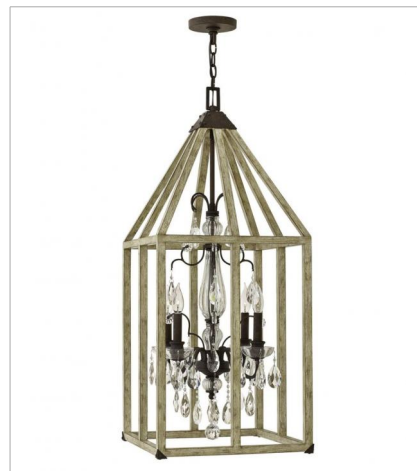

# EMILIE

Emilie exudes a cottage-chic style while retaining a modern sensibility. The bold openwork design in solid, white washed wood blends organic charm with rustic elegance. Vintage lamps ring a center column while rivet accents highlight corner details.

**FINISH:** Iron Rust with Cottage Whitewash accents

**FR41200IRR**  
TWO LIGHT SCONCE  
6" W, 20" H  
Socket  
2-60w Cand.

**FR41203IRR**  
SMALL OPEN FRAME  
13" W, 28" H  
Socket  
4-60w Cand.

**FR41204IRR**  
MEDIUM OPEN FRAME  
17" W, 22.5" H  
Socket  
4-60w Cand.

**FR41205IRR**  
FIVE LIGHT OPEN FRAME LINEAR  
42" W, 24" H  
Socket  
5-100w Med.

**FR41207IRR**  
SMALL OPEN FRAME PENDANT  
10" W, 15.5" H  
Socket  
1-100w Med.

**FR41214IRR**  
LARGE OPEN FRAME  
16" W, 38" H  
Socket  
4-60w Cand.