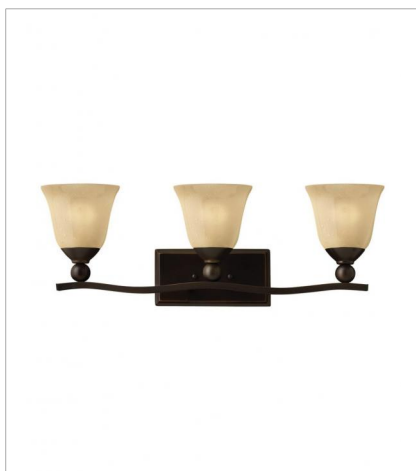

5893OB
THREE LIGHT VANITY
26" W, 8.8" H
Socket
3-100w Incan. OR 3-17w LED Med.