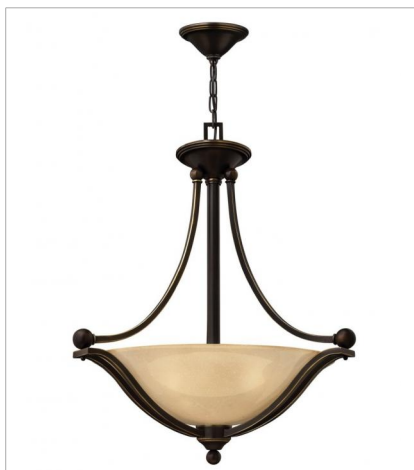

5893OB
THREE LIGHT VANITY
26" W, 8.8" H
Socket
3-100w Incan. OR 3-17w LED Med.

4652OB
LARGE PENDANT
23.3" W, 26.3" H
Socket
3-100w Med.