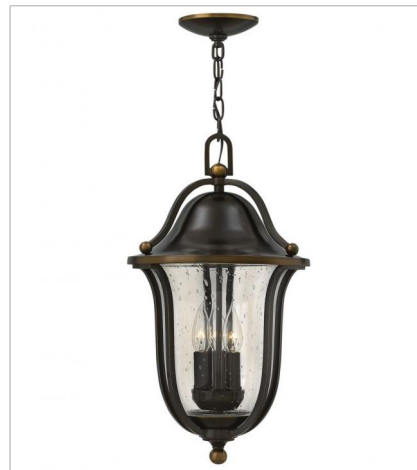

FINISH: Olde Bronze
GLASS: Light Amber Seedy, Clear Seedy

4650OB
SINGLE LIGHT SCONCE
7.8" W, 8.5" H
Socket
1-100w Med.

4671OB
SINGLE LIGHT SCONCE
8" W, 26" H
Socket
1-100w Med.

4660OB
SMALL FLUSH MOUNT
16.8" W, 8" H
Socket
2-75w Med.

FINISH: Olde Bronze
GLASS: Light Amber Seedy, Clear Seedy

4659OB
EXTRA LARGE THREE TIER
48" W, 48.5" H
Socket
18-60w Med.

4667OB
SMALL PENDANT
7.8" W, 7.3" H
Socket
1-100w Med.

4651OB
SMALL SEMI-FLUSH MOUNT
19.3" W, 14.3" H
Socket
2-100w Med.

4669OB
LARGE SEMI-FLUSH MOUNT
23.3" W, 16" H
Socket
3-100w Med.

2640OB
SMALL WALL MOUNT LANTERN
7.3" W, 12.3" H
Socket
1-60w Med.

2644OB
MEDIUM WALL MOUNT LANTERN
9" W, 15.8" H
Socket
2-40w Cand.

BOLLA

The graceful lines of Bolla's sweeping double arms create a soft elegance while heavy cast spheres perched at the tips add to its innovative style. The strong proportions of the arms contrast with the subtle bell shaped glass, combining both traditional and modern details.

FINISH: Olde Bronze
GLASS: Light Amber Seedy, Clear Seedy

26450B
LARGE WALL MOUNT LANTERN
11" W, 18.8" H
Socket
3-40w Cand.

26490B
EXTRA LARGE WALL MOUNT LANTERN
14" W, 26" H
Socket
4-40w Cand.

26420B
LARGE HANGING LANTERN
11" W, 20.5" H
Socket
3-40w Cand.