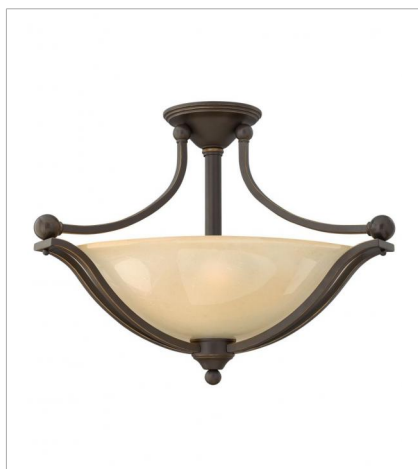

BOLLA

The graceful lines of Bolla's sweeping double arms create a soft elegance while heavy cast spheres perched at the tips add to its innovative style. The strong proportions of the arms contrast with the subtle bell shaped glass, combining both traditional and modern details.

FINISH: Olde Bronze
GLASS: Light Amber Seedy, Clear Seedy

4650OB
SINGLE LIGHT SCONCE
7.8" W, 8.5" H
Socket
1-100w Med.

4671OB
SINGLE LIGHT SCONCE
8" W, 26" H
Socket
1-100w Med.

4660OB
SMALL FLUSH MOUNT
16.8" W, 8" H
Socket
2-75w Med.

FINISH: Olde Bronze
GLASS: Light Amber Seedy, Clear Seedy

4659OB
EXTRA LARGE THREE TIER
48" W, 48.5" H
Socket
18-60w Med.

4667OB
SMALL PENDANT
7.8" W, 7.3" H
Socket
1-100w Med.

4651OB
SMALL SEMI-FLUSH MOUNT
19.3" W, 14.3" H
Socket
2-100w Med.

4669OB
LARGE SEMI-FLUSH MOUNT
23.3" W, 16" H
Socket
3-100w Med.

2640OB
SMALL WALL MOUNT LANTERN
7.3" W, 12.3" H
Socket
1-60w Med.

2644OB
MEDIUM WALL MOUNT LANTERN
9" W, 15.8" H
Socket
2-40w Cand.

BOLLA

The graceful lines of Bolla's sweeping double arms create a soft elegance while heavy cast spheres perched at the tips add to its innovative style. The strong proportions of the arms contrast with the subtle bell shaped glass, combining both traditional and modern details.