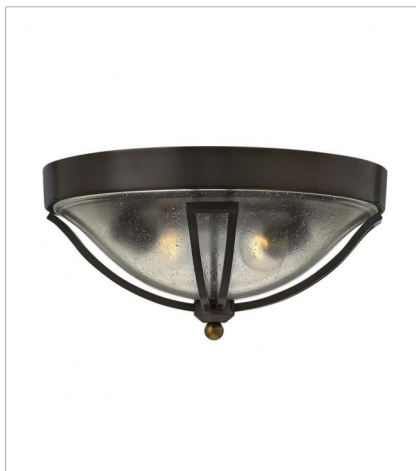

26430B
MEDIUM FLUSH MOUNT
16.8" W, 8" H
Socket
2-75w Med.