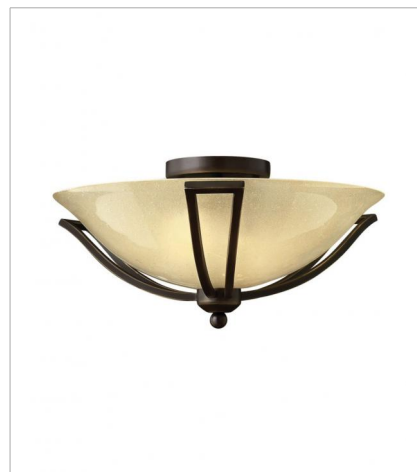

BOLLA

The graceful lines of Bolla's sweeping double arms create a soft elegance while heavy cast spheres perched at the tips add to its innovative style. The strong proportions of the arms contrast with the subtle bell shaped glass, combining both traditional and modern details.

FINISH: Olde Bronze
GLASS: Light Amber Seedy, Clear Seedy

4650OB
SINGLE LIGHT SCONCE
7.8" W, 8.5" H
Socket
1-100w Med.

4671OB
SINGLE LIGHT SCONCE
8" W, 26" H
Socket
1-100w Med.

4660OB
SMALL FLUSH MOUNT
16.8" W, 8" H
Socket
2-75w Med.

4655OB
MEDIUM SINGLE TIER
24" W, 24" H
Socket
5-100w Med.

4656OB
LARGE SINGLE TIER
29" W, 29" H
Socket
6-100w Med.

4657OB
LARGE TWO TIER
35.3" W, 37.5" H
Socket
9-100w Med.

BOLLA

The graceful lines of Bolla's sweeping double arms create a soft elegance while heavy cast spheres perched at the tips add to its innovative style. The strong proportions of the arms contrast with the subtle bell shaped glass, combining both traditional and modern details.