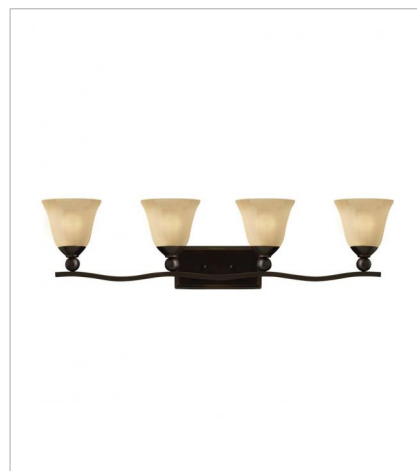

5894OB
FOUR LIGHT VANITY
35.8" W, 8.8" H
Socket
4-100w Incan. OR 4-17w LED Med.