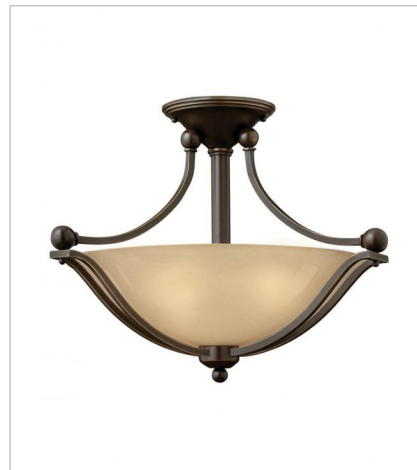

FINISH: Olde Bronze
GLASS: Light Amber Seedy, Clear Seedy

4650OB
SINGLE LIGHT SCONCE
7.8" W, 8.5" H
Socket
1-100w Med.

4671OB
SINGLE LIGHT SCONCE
8" W, 26" H
Socket
1-100w Med.

4660OB
SMALL FLUSH MOUNT
16.8" W, 8" H
Socket
2-75w Med.

FINISH: Olde Bronze
GLASS: Light Amber Seedy, Clear Seedy

5895OB
FIVE LIGHT VANITY
45.8" W, 8.8" H
Socket
5-100w Incan. OR 5-17w LED Med.

4652OB
LARGE PENDANT
23.3" W, 26.3" H
Socket
3-100w Med.

4653OB
SMALL SINGLE TIER
22.5" W, 18.3" H
Socket
3-100w Med.

4655OB
MEDIUM SINGLE TIER
24" W, 24" H
Socket
5-100w Med.

4656OB
LARGE SINGLE TIER
29" W, 29" H
Socket
6-100w Med.

4657OB
LARGE TWO TIER
35.3" W, 37.5" H
Socket
9-100w Med.

BOLLA

The graceful lines of Bolla's sweeping double arms create a soft elegance while heavy cast spheres perched at the tips add to its innovative style. The strong proportions of the arms contrast with the subtle bell shaped glass, combining both traditional and modern details.

FINISH: Olde Bronze
GLASS: Light Amber Seedy, Clear Seedy

4659OB
EXTRA LARGE THREE TIER
48" W, 48.5" H
Socket
18-60w Med.

4667OB
SMALL PENDANT
7.8" W, 7.3" H
Socket
1-100w Med.

4651OB
SMALL SEMI-FLUSH MOUNT
19.3" W, 14.3" H
Socket
2-100w Med.