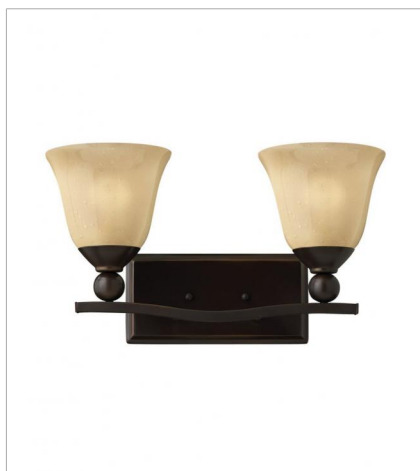

BOLLA

The graceful lines of Bolla's sweeping double arms create a soft elegance while heavy cast spheres perched at the tips add to its innovative style. The strong proportions of the arms contrast with the subtle bell shaped glass, combining both traditional and modern details.

FINISH: Olde Bronze
GLASS: Light Amber Seedy, Clear Seedy

4650OB
SINGLE LIGHT SCONCE
7.8" W, 8.5" H
Socket
1-100w Med.

4671OB
SINGLE LIGHT SCONCE
8" W, 26" H
Socket
1-100w Med.

4660OB
SMALL FLUSH MOUNT
16.8" W, 8" H
Socket
2-75w Med.

4655OB
MEDIUM SINGLE TIER
24" W, 24" H
Socket
5-100w Med.

4656OB
LARGE SINGLE TIER
29" W, 29" H
Socket
6-100w Med.

4657OB
LARGE TWO TIER
35.3" W, 37.5" H
Socket
9-100w Med.

BOLLA

The graceful lines of Bolla's sweeping double arms create a soft elegance while heavy cast spheres perched at the tips add to its innovative style. The strong proportions of the arms contrast with the subtle bell shaped glass, combining both traditional and modern details.