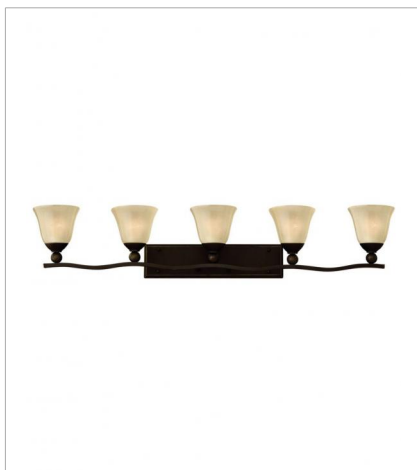

5892OB
TWO LIGHT VANITY
16" W, 8.8" H
Socket
2-100w Incan. OR 2-17w LED Med.

BOLLA

The graceful lines of Bolla's sweeping double arms create a soft elegance while heavy cast spheres perched at the tips add to its innovative style. The strong proportions of the arms contrast with the subtle bell shaped glass, combining both traditional and modern details.

FINISH: Olde Bronze
GLASS: Light Amber Seedy, Clear Seedy

5895OB
FIVE LIGHT VANITY
45.8" W, 8.8" H
Socket
5-100w Incan. OR 5-17w LED Med.