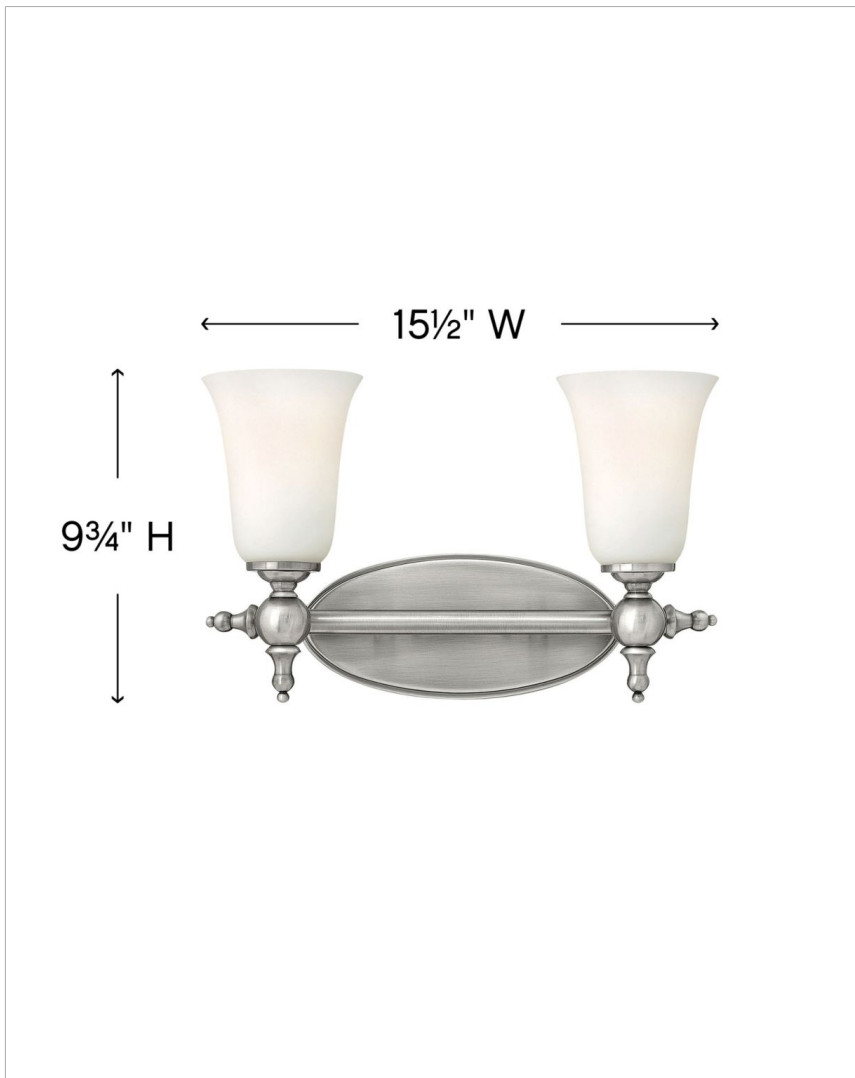

YORKTOWN

5742AN

TWO LIGHT VANITY

The elegant Yorktown collection offers updated traditional styling with cast detailing for an authentic touch. The cast back plate, detailed finials, bar ends and transition balls combine to make this classic design perfect for any décor.

DETAILS	
FINISH:	Antique Nickel
MATERIAL:	Metal
GLASS:	Etched Opal

DIMENSIONS	
WIDTH:	15.5"
HEIGHT:	9.8"
WEIGHT:	5 lbs.

LIGHT SOURCE	
LIGHT SOURCE:	Socket
WATTAGE:	2-100w Incan. OR 2-17w LED Med.
VOLTAGE:	120v

SHIPPING	
CARTON LENGTH:	15.6"
CARTON WIDTH:	8"
CARTON HEIGHT:	12.3"
CARTON WEIGHT:	6.6 lbs.

PRODUCT DETAILS:

- Fixture can be mounted either up or down
- Mounting bars are curved in shape.
- Suitable for use in damp (interior moist and outdoor no direct rain or sprinkler) locations as defined by NEC and CEC. Meets United States UL Underwriters Laboratories & CSA Canadian Standards Association Product Safety Standards
- Classic, elegant lines and timeless details enhance a traditional space
- Classic matte brushed nickel finish