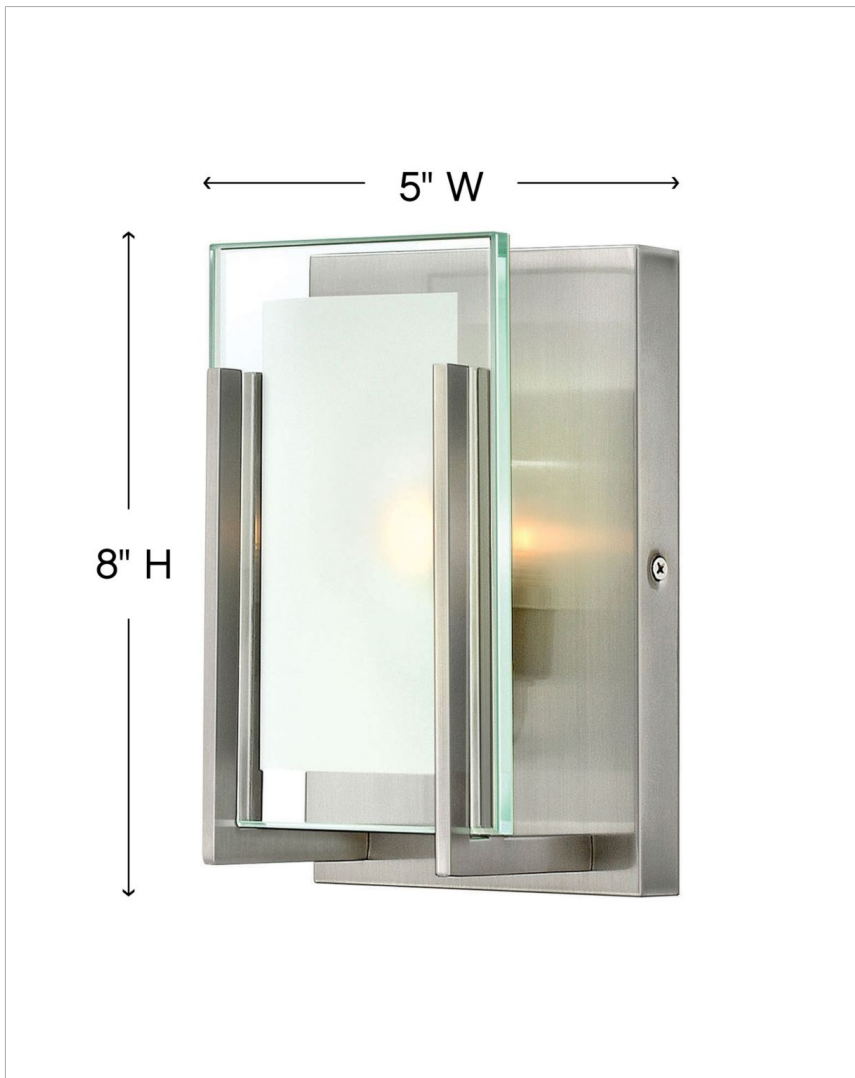

LATITUDE

5650BN

SINGLE LIGHT VANITY

Latitude is contemporary and sleek, finding its true beauty in the minimalist design. The slim glass panel features rectangular etching while the subtle, split fork frames add understated architectural style.

DETAILS	
FINISH:	Brushed Nickel
MATERIAL:	Steel
GLASS:	Inside-Etched Clear Panel

DIMENSIONS	
WIDTH:	5"
HEIGHT:	8"
WEIGHT:	2 lbs.

LIGHT SOURCE	
LIGHT SOURCE:	Socket
WATTAGE:	1-60w G-9 *Included
VOLTAGE:	120v

SHIPPING	
CARTON LENGTH:	7.5"
CARTON WIDTH:	7.5"
CARTON HEIGHT:	11.5"
CARTON WEIGHT:	3 lbs.

PRODUCT DETAILS:

- Mounting hardware is hidden on the backplate to ensure a clean silhouette.
- This fixture must be installed with shades facing up toward the ceiling.
- Suitable for use in damp (interior moist and outdoor no direct rain or sprinkler) locations as defined by NEC and CEC. Meets United States UL Underwriters Laboratories & CSA Canadian Standards Association Product Safety Standards
- Fixture is ADA compliant and adheres to the standards and guidelines listed by the Americans with Disabilities Act.
- Bold lines and a clean, minimalist style creates a modern look
- Classic matte brushed nickel finish