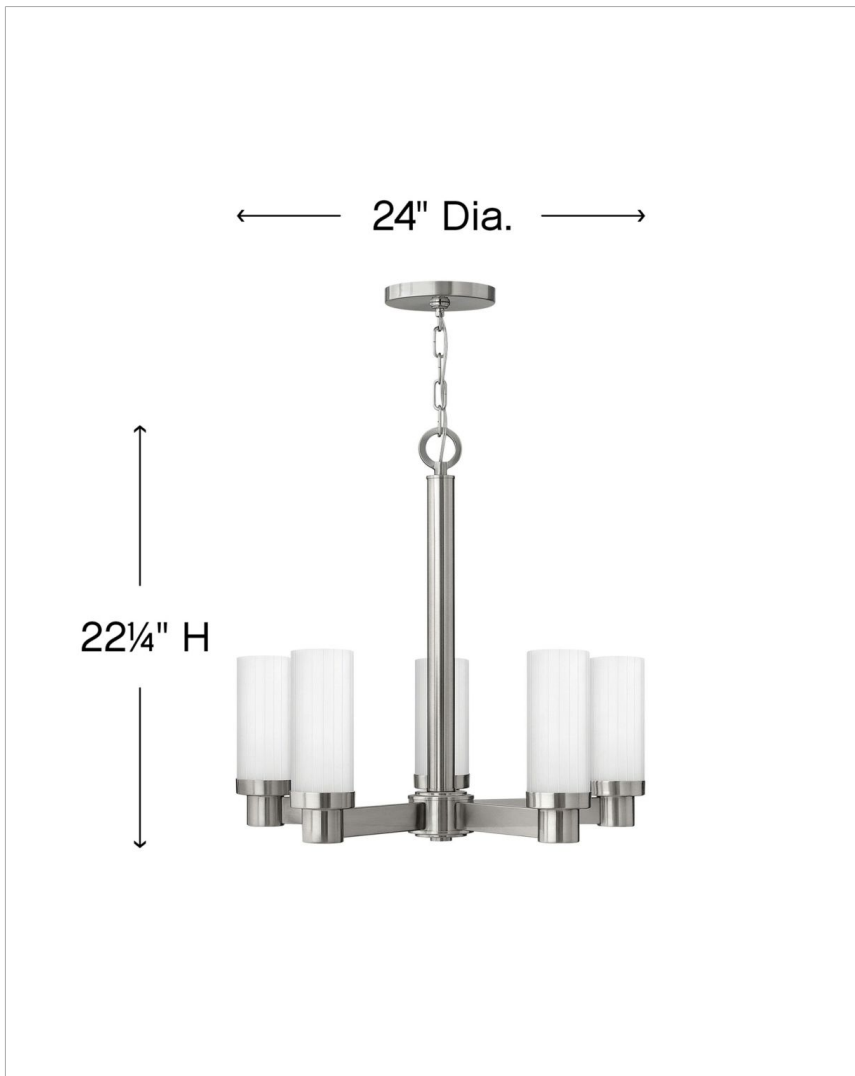

## 4975BN

### MEDIUM SINGLE TIER

Midtown's clean, transitional style is both refined and bold. Strong design elements and rich finish options reflect its robust construction, while elegant glass shades add sophistication.

DETAILS	
FINISH:	Brushed Nickel
MATERIAL:	Metal
GLASS:	Multi-Faceted Etched

DIMENSIONS	
WIDTH:	24"
HEIGHT:	22.3"
WEIGHT:	11 lbs.

LIGHT SOURCE	
LIGHT SOURCE:	Socket
WATTAGE:	5-100w Med.
VOLTAGE:	120v

MOUNTING	
CANOPY:	6" Dia.
LEAD WIRE:	72"

#### PRODUCT DETAILS:

- This chain or cable hung fixture may be installed on any sloped ceiling.
- Suitable for use in dry (indoor) locations as defined by NEC and CEC. Meets United States UL Underwriters Laboratories & CSA Canadian Standards Association Product Safety Standards
- Merging the best of traditional and modern elements, with a sophisticated and streamlined silhouette perfect for any space
- Classic matte brushed nickel finish