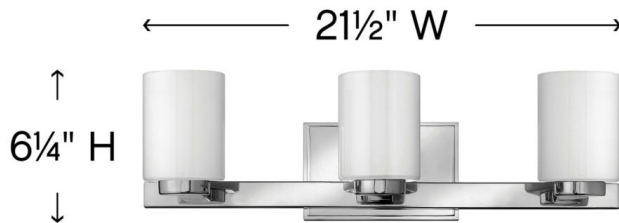

MILEY

5053CM

THREE LIGHT VANITY

Miley's chic design complements a variety of decors with its sleek lines and elegant glass shape. The cast stepped back plate and cast glass holders in Chrome or Brushed Nickel finishes add to its beauty.

DETAILS	
FINISH:	Chrome
MATERIAL:	Metal
GLASS:	Cased Opal

DIMENSIONS	
WIDTH:	21.5"
HEIGHT:	6.3"
WEIGHT:	4.5 lbs.

LIGHT SOURCE	
LIGHT SOURCE:	Socket
WATTAGE:	3-60w G-9 *Included
VOLTAGE:	120v

SHIPPING	
CARTON LENGTH:	27.5"
CARTON WIDTH:	8"
CARTON HEIGHT:	7.5"
CARTON WEIGHT:	6 lbs.

PRODUCT DETAILS:

- Suitable for use in damp (interior moist and outdoor no direct rain or sprinkler) locations as defined by NEC and CEC. Meets United States UL Underwriters Laboratories & CSA Canadian Standards Association Product Safety Standards
- Merging the best of traditional and modern elements, with a sophisticated and streamlined look
- Sparkling chrome with reflective finish