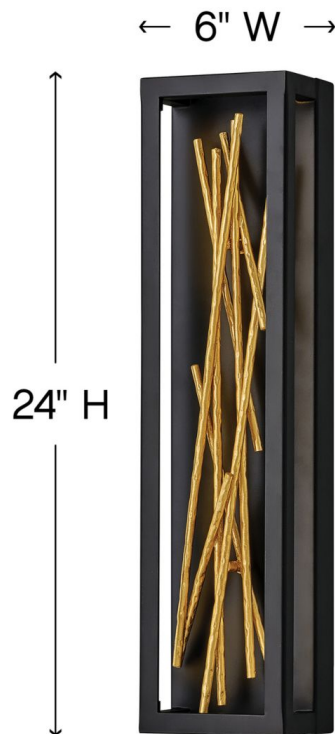

STYX

FR46402BLK

SMALL LED SCONCE

The breathtaking design of Styx fuses rich glamour with modern styling for an enthralling and dynamic silhouette with unexpected elements. An integrated LED cage is fully dimmable, composed of clean angles in a chic Black finish. The frame illuminates textured metal branches in Gilded Gold, mingling organic and contemporary elements

DETAILS	
FINISH:	Black*
MATERIAL:	Steel

DIMENSIONS	
WIDTH:	6"
HEIGHT:	24"
WEIGHT:	9.5 lbs.

LIGHT SOURCE	
LIGHT SOURCE:	Integrated LED
LED NAME:	4640XD
WATTAGE:	30w LED *Included
VOLTAGE:	120v
COLOR TEMP:	3000.0000k
LUMENS:	1588
CRI:	94
INCANDESCENT EQUIVALENCY:	2-60w
DIMMABLE:	Yes,C-L, OR OTHER INCAN.

SHIPPING	
CARTON LENGTH:	8.5"
CARTON WIDTH:	27"
CARTON HEIGHT:	7"
CARTON WEIGHT:	11 lbs.

PRODUCT DETAILS:

- Suitable for use in dry (indoor) locations as defined by NEC and CEC. Meets United States UL Underwriters Laboratories & CSA Canadian Standards Association Product Safety Standards
- LED components carry a 5-year limited warranty
- Striking and glamorous silhouette with luxe details and a rich finish makes a dramatic statement
- Striking black finish enhances design