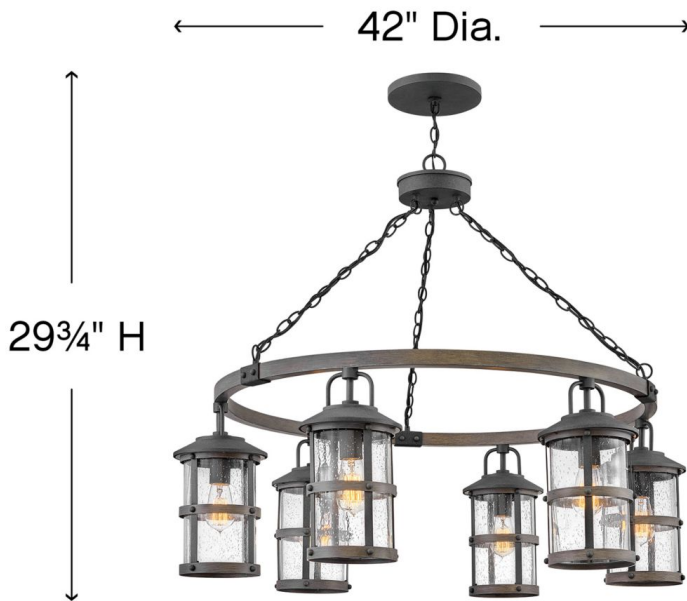

**OPEN AIR™**  
collection

**LAKEHOUSE**

**2689DZ**

**MEDIUM SINGLE TIER**

The look is relaxed, but the components of Lakehouse are quietly satisfying. Lakehouse features a distressed, Aged Zinc finish with clear seedy glass. Driftwood Grey finish rings add a wooden look to round out the coastal casual style. Cast aluminum construction ensures Lakehouse will withstand for years. Blissfully simple, yet all the details are memorable.

DETAILS	
FINISH:	Aged Zinc
MATERIAL:	Aluminum
GLASS:	Clear Seedy

DIMENSIONS	
WIDTH:	42"
HEIGHT:	29.8"
WEIGHT:	26.5 lbs.

LIGHT SOURCE	
LIGHT SOURCE:	Socket
WATTAGE:	6-100w Med.
VOLTAGE:	120v

MOUNTING	
CANOPY:	8" Dia.
LEAD WIRE:	120"

SHIPPING	
CARTON LENGTH:	45.5"
CARTON WIDTH:	41.5"
CARTON HEIGHT:	19"
CARTON WEIGHT:	26.5 lbs.

**PRODUCT DETAILS:**

- This chain or cable hung fixture may be installed on any sloped ceiling.
- Suitable for use in wet (interior direct splash and outdoor direct rain or sprinkler) locations as defined by NEC and CEC. Meets United States UL Underwriters Laboratories & CSA Canadian Standards Association Product Safety Standards
- Ideal for vintage filament bulbs (not included)
- 2 year finish warranty
- The stylish Open Air collection includes outdoor-rated chandeliers, pendants and sconces that provide design-conscious solutions to a variety of exterior environments.
- Rustic elements with bold, refined details complement a variety of facades from farmhouse to contemporary architecture
- Rich gray tone