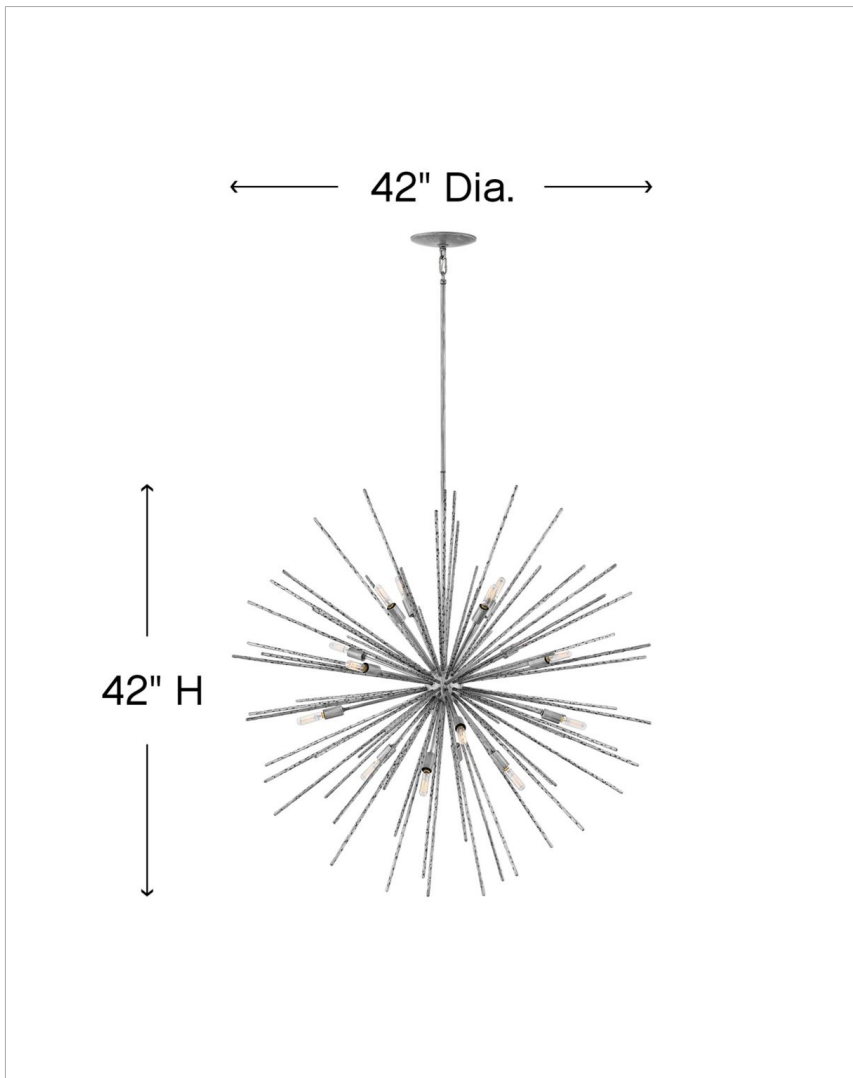

TRYST

FR43016BNN

LARGE ORB

A seamless blend of vintage sophistication and contemporary clout, Tryst offers a striking mix of design elements. Hammered stems radiating from a spherical body shimmer as the light dances across the facets, creating a robust yet airy effect.

DETAILS	
FINISH:	Burnished Nickel
MATERIAL:	Steel

DIMENSIONS	
WIDTH:	42"
HEIGHT:	42"
WEIGHT:	24.3 lbs.

LIGHT SOURCE	
LIGHT SOURCE:	Socket
WATTAGE:	16-40w Cand.
VOLTAGE:	120v

MOUNTING	
CANOPY:	6.5" dia
LEAD WIRE:	120"
MAX HEIGHT:	77"

SHIPPING	
CARTON LENGTH:	27.5"
CARTON WIDTH:	24"
CARTON HEIGHT:	19"
CARTON WEIGHT:	7.3 lbs.

PRODUCT DETAILS:

- This stem hung fixture may be hung on a sloped ceiling.
- This fixture includes multiple down stems in various lengths to customize the installation height of the fixture, including one 6" stem and two 12" stems.
- Suitable for use in dry (indoor) locations as defined by NEC and CEC. Meets United States UL Underwriters Laboratories & CSA Canadian Standards Association Product Safety Standards
- Ideal for vintage filament bulbs (not included)
- Distinctive mid-century modern elements merge with sleek and timeless forms for a vintage vibe with modern flair
- Classic matte brushed nickel finish